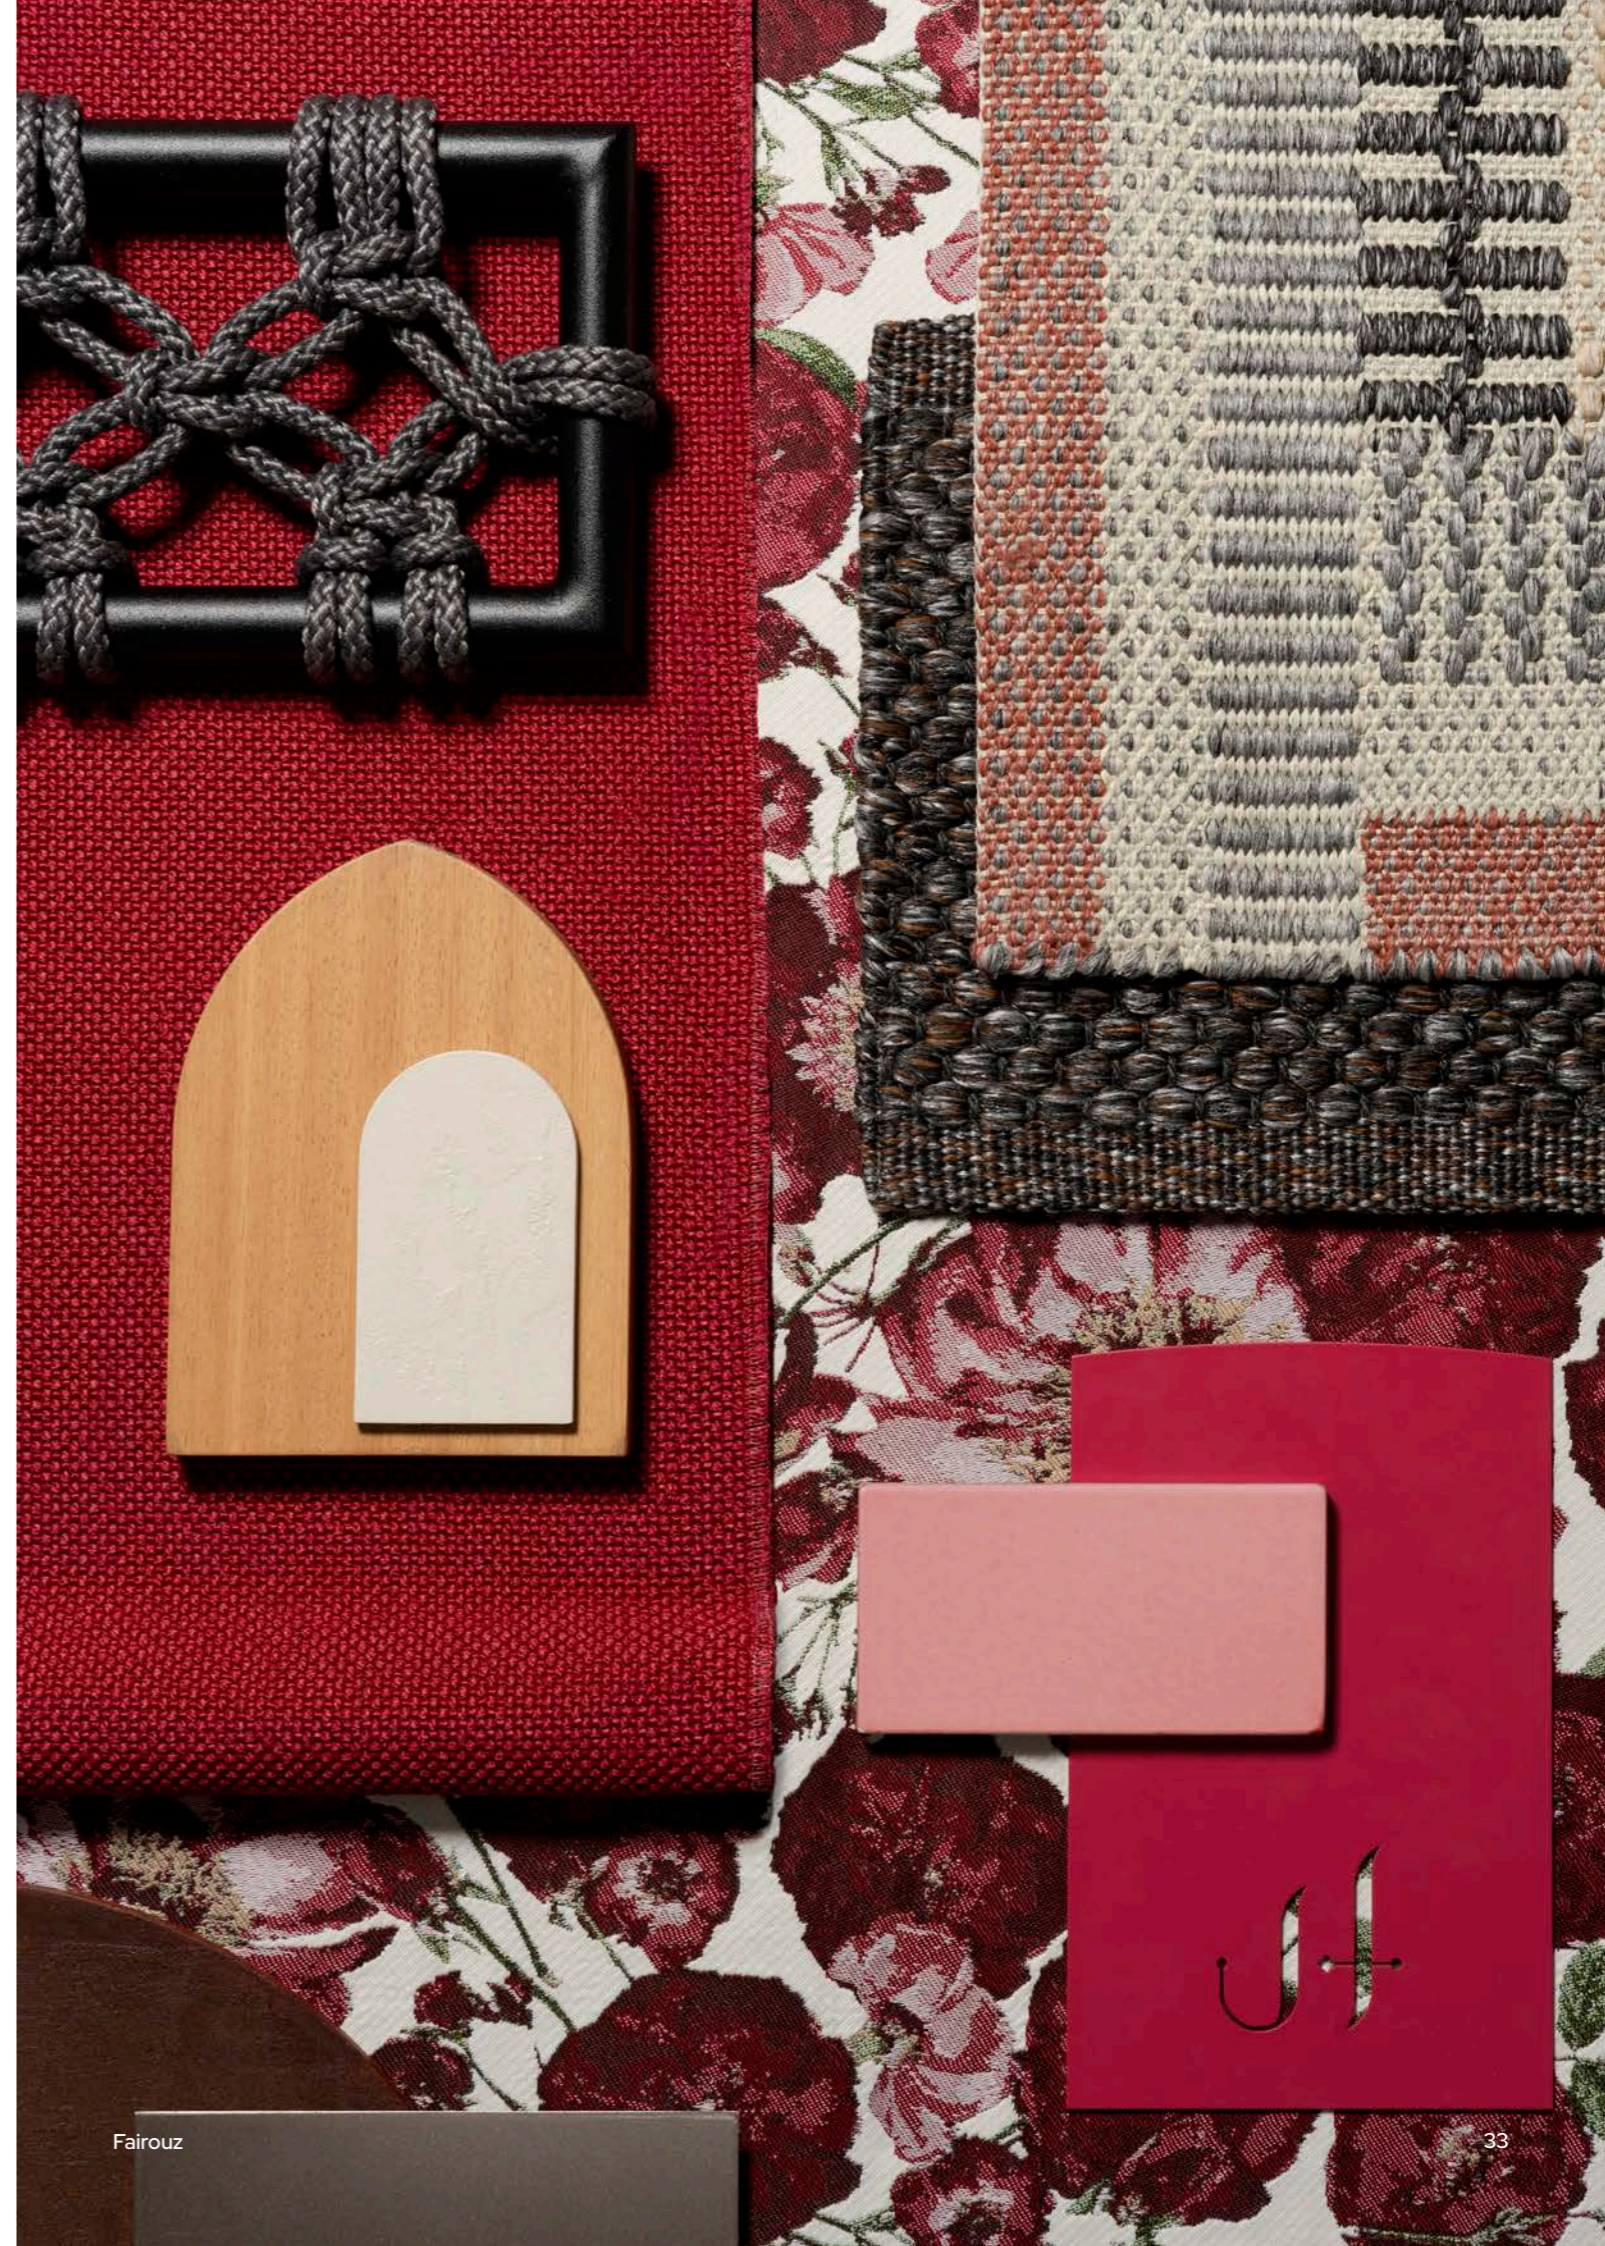

Lightings:
NOORA Lanterns Size 01 and 02.
Finishing: Metallic Champagne.