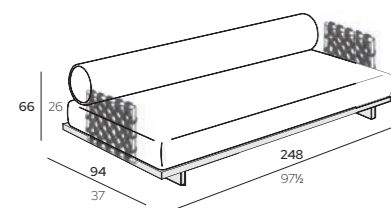

EMIR Sofa 248
248 x 94 x H 66 cm
97 1/4" x 47 1/4" x H 26"

Structure

K1 Iroko Natural

Backrest

A1R1 Backrest Dark Grey **EMRSF248-K1S0101**

A2R2 Backrest Beige **EMRSF248-K1S0202**