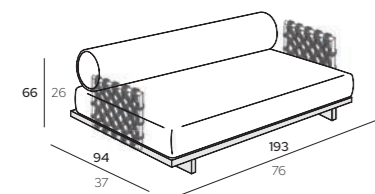

PRODUCT	DESCRIPTION	FINISHINGS	CODE

cm | inch

EMIR Sofa 193
193 x 94 x H 66 cm
76" x 37" x H 26"

Structure

K1 Iroko Natural

Backrest

A1R1 Backrest Dark Grey **EMRSF193-K1S0101**

A2R2 Backrest Beige **EMRSF193-K1S0202**