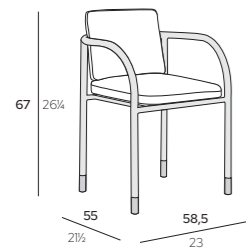

## Dining Chair

PRODUCT	DESCRIPTION	FINISHINGS	CODE
---------	-------------	------------	------

cm | inch

ALIYA Dining Chair | Square Backrest  
**58,5 x 55 x H 67 cm**  
 23" x 21½" x H 26¼"

Feet

 **A03** Metallic Champagne

 **A06** Matte Blue **ALYDN-BSA04A06**

 **A01** Matte Black **ALYDN-BSA04A01**

ALIYA Dining Chair | Square Backrest  
**58,5 x 55 x H 67 cm**  
 23" x 21½" x H 26¼"

PRODUCT	DESCRIPTION	FINISHINGS	CODE
---------	-------------	------------	------

cm | inch

ALIYA Dining Chair | Round Backrest  
**58,5 x 55 x H 67 cm**  
 23" x 21½" x H 26¼"

Feet

 **A03** Metallic Champagne

Structure

 **A08** Matte Cream **ALYDN-BRA03A08**

 **A02** Matte Beige **ALYDN-BRA03A02**