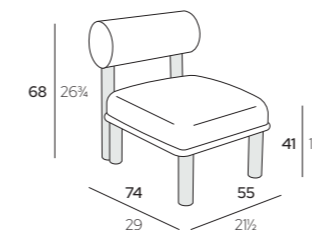

MAITHA

Lounge Chair

PRODUCT	DESCRIPTION	FINISHINGS	CODE

cm | inch

MAITHA Lounge Chair
55 x 74 x H 68 cm
21 1/2" x 29" x H 26 3/4"

K1 Iroko Natural

MTHLG-ARMOK1