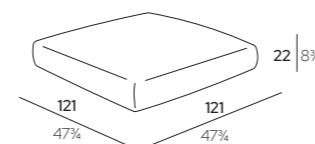

PRODUCT	DESCRIPTION	CODE

cm | inch

MAJLIS Pouf 121

121 x 121 x H 22 cm
47 3/4" x 47 3/4" x H 8 3/4"

MJLPF121-B0