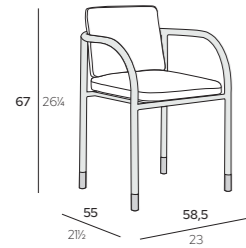

## Dining Chair

PRODUCT	DESCRIPTION	FINISHINGS	CODE
---------	-------------	------------	------

cm | inch

ALIYA Dining Chair | Square Backrest  
**58,5 x 55 x H 67 cm**  
 23" x 21½" x H 26¼"

Feet

 **A03** Metallic Champagne