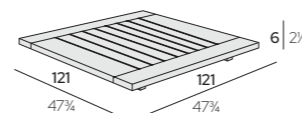

MAJLIS Pouf 121
without Cushion
121 x 121 x H 6 cm
47 3/4" x 47 3/4" x H 2 1/2"

K1 Iroko Natural

MJLPF121CO-B1K1