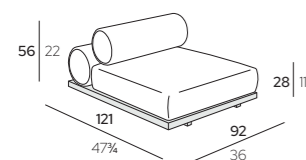

MAJLIS ON STRUCTURE Low Base

Seatings

PRODUCT DESCRIPTION FINISHINGS CODE

cm | inch

MAJLIS Module Central 092

92 x 121 x H 56 cm
36" x 47 3/4" x H 22"

K1 Iroko Natural

MJLMC092TO-B1K1