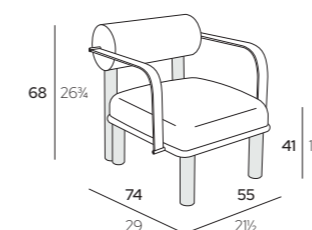

## Lounge Chair

PRODUCT	DESCRIPTION	FINISHINGS	CODE
---------	-------------	------------	------

cm | inch

MAITHA Lounge Chair  
**55 x 74 x H 68 cm**  
 21 1/2" x 29" x H 26 3/4"

K1 Iroko Natural

**MTHLG-ARMOK1**

MAITHA Lounge Chair  
 with Armrests  
**55 x 74 x H 68 cm**  
 21 1/2" x 29" x H 26 3/4"

K1 Iroko Natural

A02 Matte Beige

**MTHLG-ARM1K1**