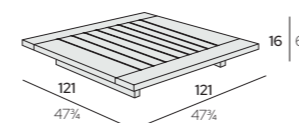

MAJLIS Pouf 121
without Cushion
121 x 121 x H 16 cm
47 3/4" x 47 3/4" x H 6"

K1 Iroko Natural

MJLPF121CO-B2K1