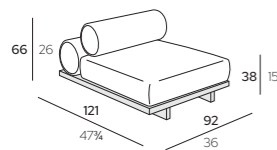

MAJLIS ON STRUCTURE High Base

Seatings

PRODUCT DESCRIPTION FINISHINGS CODE

cm | inch

MAJLIS Module Central 092

92 x 121 x H 66 cm
36" x 47 3/4" x H 26"

K1 Iroko Natural

MJLMC092TO-B2K1