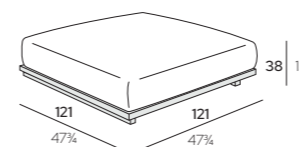

PRODUCT	DESCRIPTION	FINISHINGS	CODE

cm | inch

MAJLIS Pouf 121
with Cushion
121 x 121 x H 38 cm
47 3/4" x 47 3/4" x H 15"

K1 Iroko Natural

MJLPF121C1-B2K1