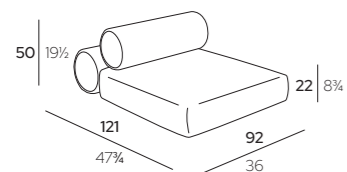

MAJLIS ON FLOOR

Seatings

PRODUCT	DESCRIPTION	CODE

cm | inch

MAJLIS Module Central 092

92 x 121 x H 50 cm
36" x 47 3/4" x H 19 1/2"

MJLMC092-B0