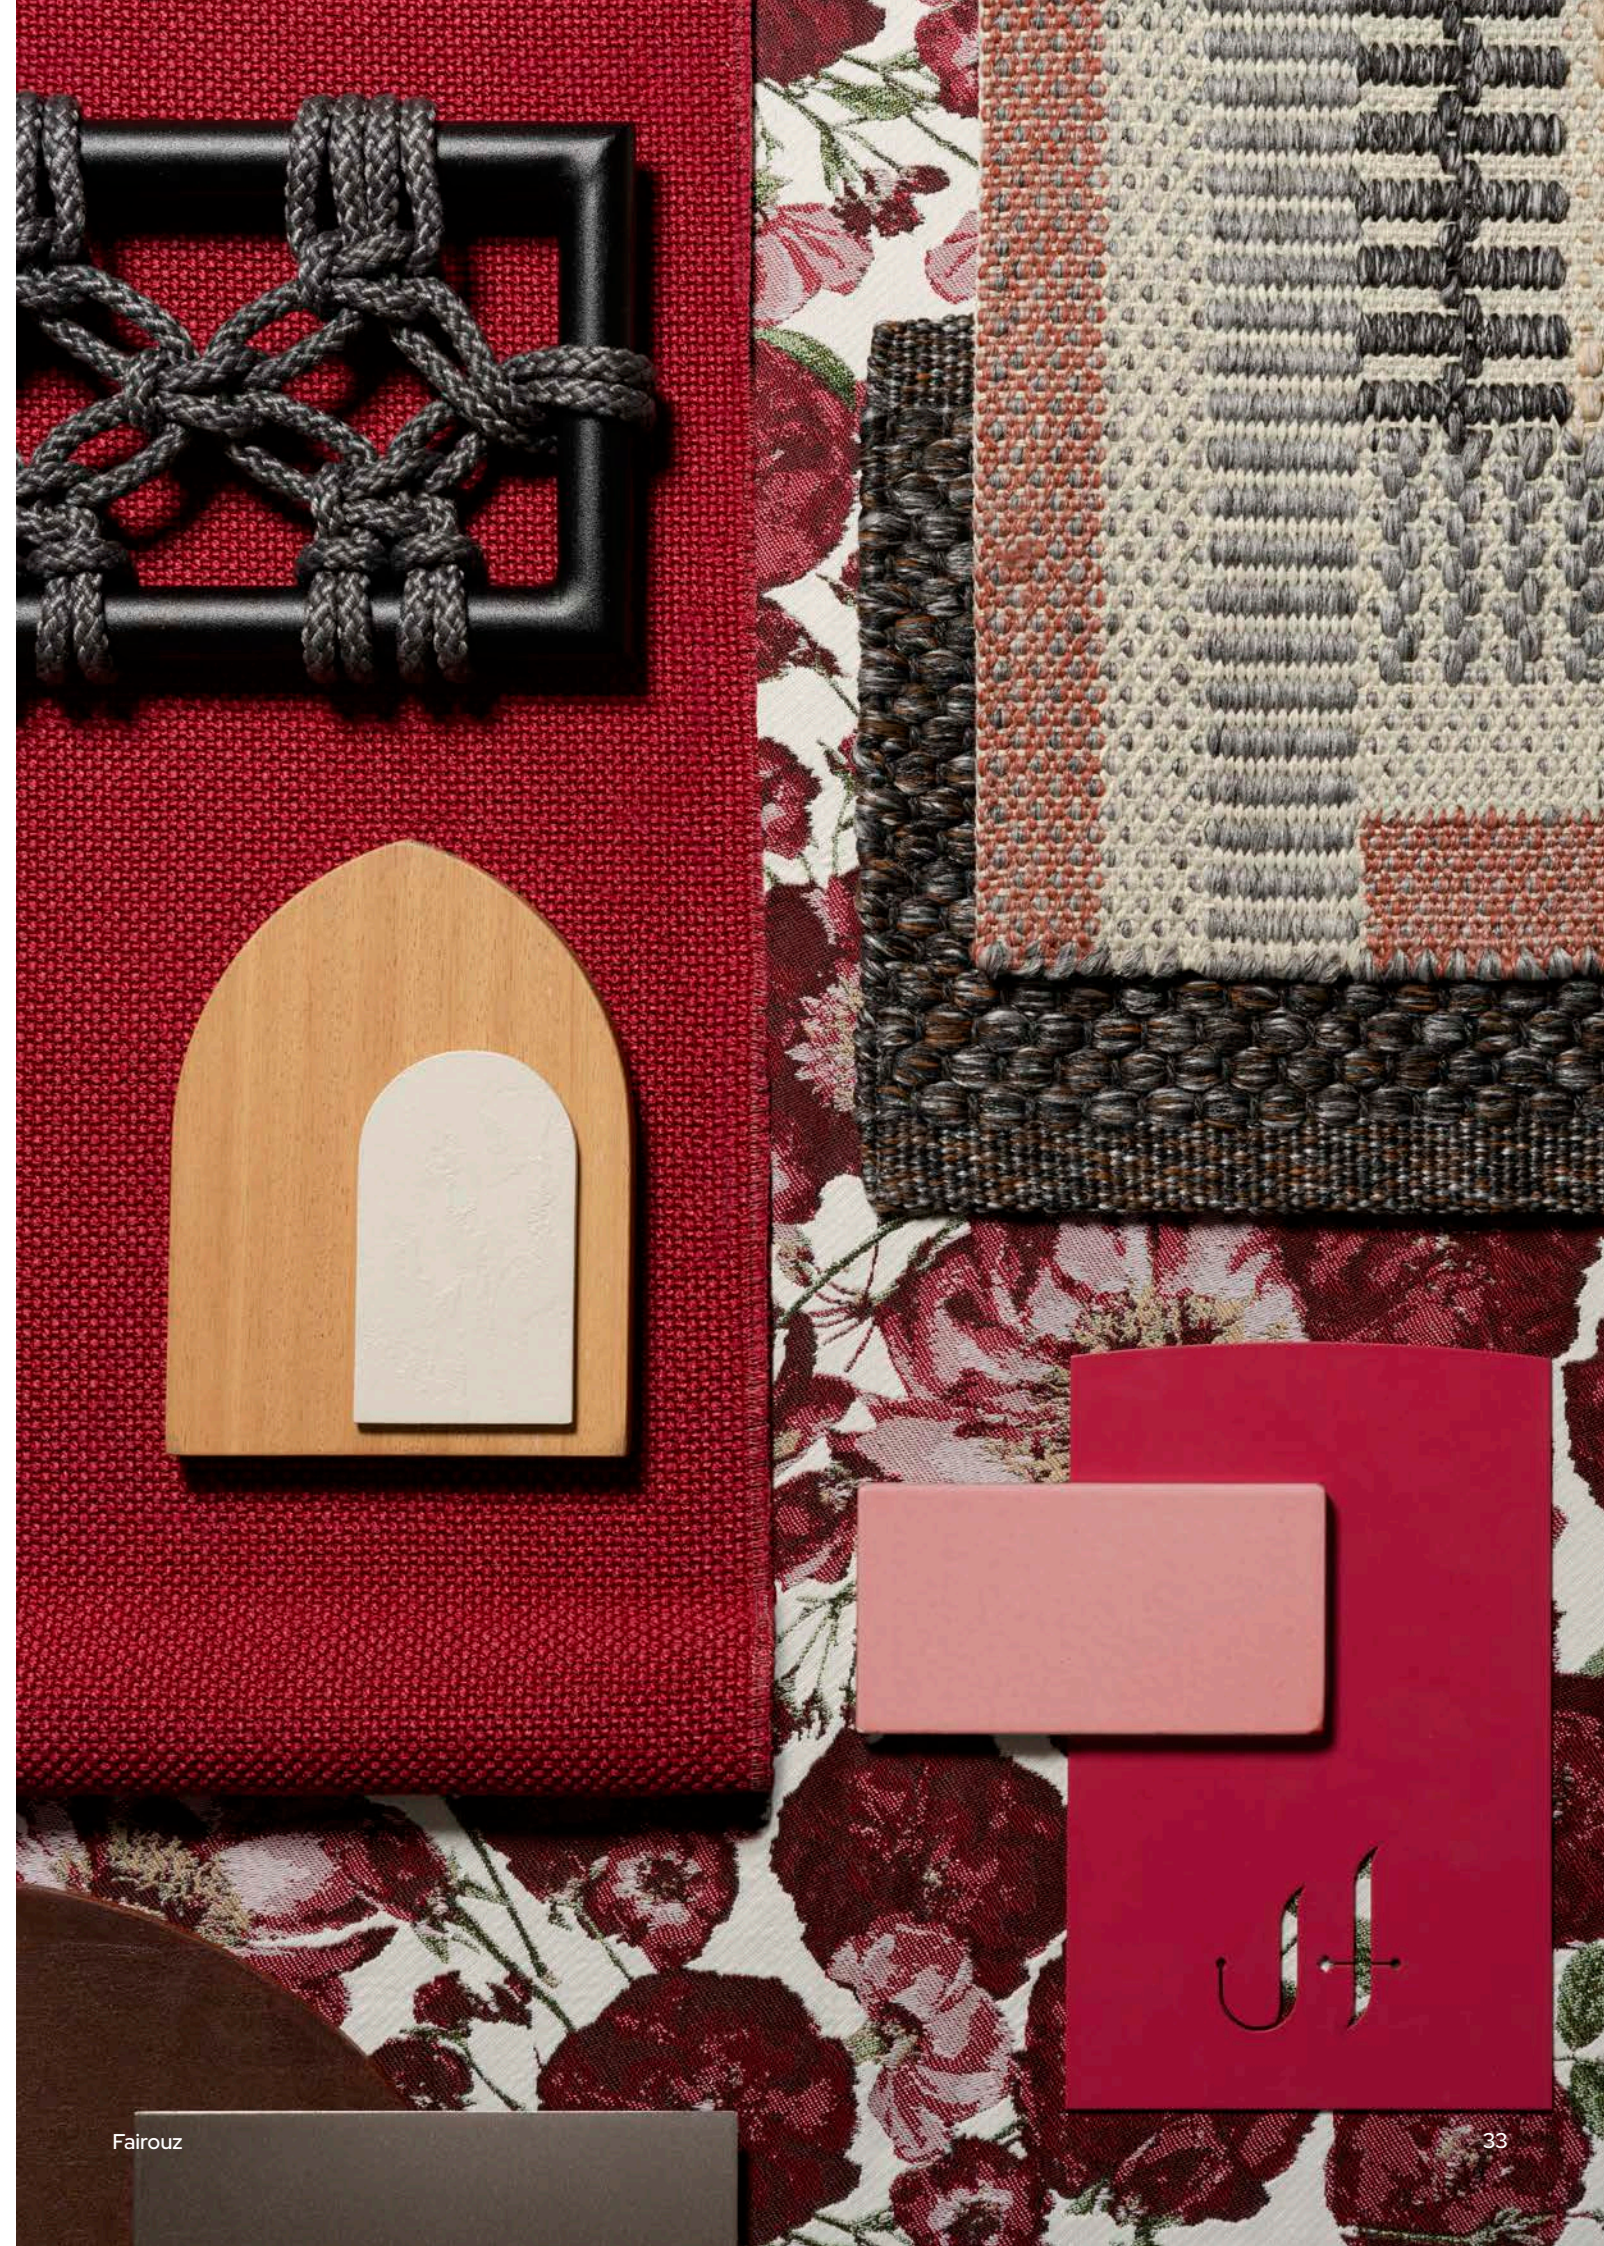

Lightings:
NOORA lanterns size 01 and 02.
Finishing: Metallic Champagne.