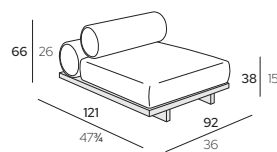

MAJLIS ON STRUCTURE High Base

Seatings

PRODUCT	DESCRIPTION	FINISHINGS	CODES

cm | inch

MAJLIS Module Central 092

92 x 121 x H 66 cm
36" x 47 3/4" x H 26"

K1 Iroko Natural

MJLMC092TO-B2K1
CU-MJLMC092-B