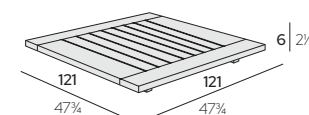

MAJLIS Pouf 121
without Cushion
121 x 121 x H 6 cm
47 3/4" x 47 3/4" x H 2 1/2"

K1 Iroko Natural

MJLPF121CO-B1K1