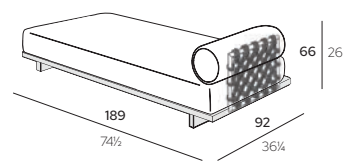

PRODUCT	DESCRIPTION	FINISHINGS	CODES

cm | inch

EMIR Sunbed 189

189 x 94 x H 66 cm
74½" x 37" x H 26"

Structure

K1 Iroko Natural

Backrest

S0101 Backrest Dark Grey

EMRSB189-K1S0101
CU-EMRSB189

S0202 Backrest Beige

EMRSB189-K1S0202
CU-EMRSB189