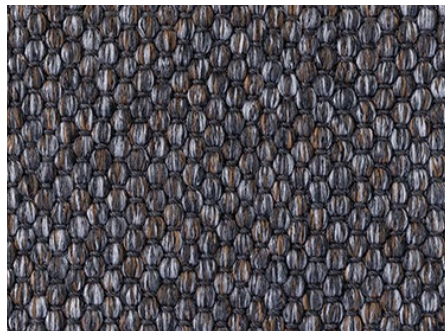

ASH Dark Grey