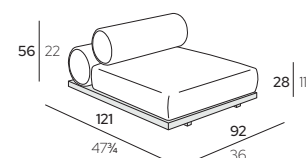

MAJLIS ON STRUCTURE Low Base

Seatings

PRODUCT	DESCRIPTION	FINISHINGS	CODES

cm | inch

MAJLIS Module Central 092

92 x 121 x H 56 cm
36" x 47 3/4" x H 22"

K1 Iroko Natural

MJLMC092TO-B1K1
CU-MJLMC092-B