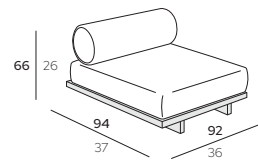

EMIR

Seatings

PRODUCT	DESCRIPTION	FINISHINGS	CODES

cm | inch

EMIR Module Central 092
92 x 94 x H 66 cm
36" x 37" x H 26"

Structure

K1 Iroko Natural

Backrest

S0101 Matte Black | Dark Grey **EMRMC092-K1S0101**
CU-EMRMC092

S0202 Matte Beige | Beige **EMRMC092-K1S0202**
CU-EMRMC092