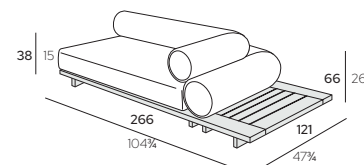

MAJLIS Module Right 266
Side Table Right
266 x 121 x H 66 cm
104 3/4" x 47 3/4" x H 26"

K1 Iroko Natural

MJLMR266TR-B2K1
CU-MJLMR216-B