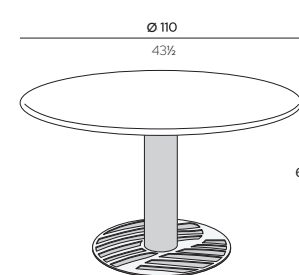

GHAF Tea Table Ø110 cm
with lasered base
Ø110 x H 65 cm
Ø43½" x H 25½"

Structure

K1 X04 Iroko Natural
Metallic Bronze

Top

P01 Gold **GHFD110-K1X04P01**

P02 Dark Grey **GHFD110-K1X04P02**

P03 Off-White **GHFD110-K1X04P03**

P04 Corten **GHFD110-K1X04P04**

P05 Light Blue **GHFD110-K1X04P05**

P06 Green **GHFD110-K1X04P06**

P07 Pink **GHFD080-K1X03P07**