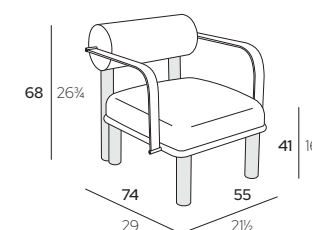

## Lounge Chair

PRODUCT	DESCRIPTION	FINISHINGS	CODES
---------	-------------	------------	-------

cm | inch

MAITHA Lounge Chair

**55 x 74 x H 68 cm**  
21½" x 29" x H 26¾"

K1 Iroko Natural

MTHLG-ARMOK1  
CU-MTHLG-ARMO

MAITHA Lounge Chair  
with Armrests

**55 x 74 x H 68 cm**  
21½" x 29" x H 26¾"

K1 Iroko Natural

A02 Matte Beige

MTHLG-ARMIK1  
CU-MTHLG-ARM1