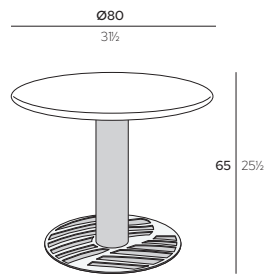

GHAF Lounge Table Ø80 cm
with lasered base
Ø80 x H 65 cm
Ø31½" x H 25½"

Structure

K1 X04 Iroko Natural
Metallic Bronze

Top

P01 Gold **GHFD080-K1X04P01**

P02 Dark Grey **GHFD080-K1X04P02**

P03 Off-White **GHFD080-K1X04P03**

P04 Corten **GHFD080-K1X04P04**

P05 Light Blue **GHFD080-K1X04P05**

P06 Green **GHFD080-K1X04P06**

P07 Pink **GHFD080-K1X03P07**