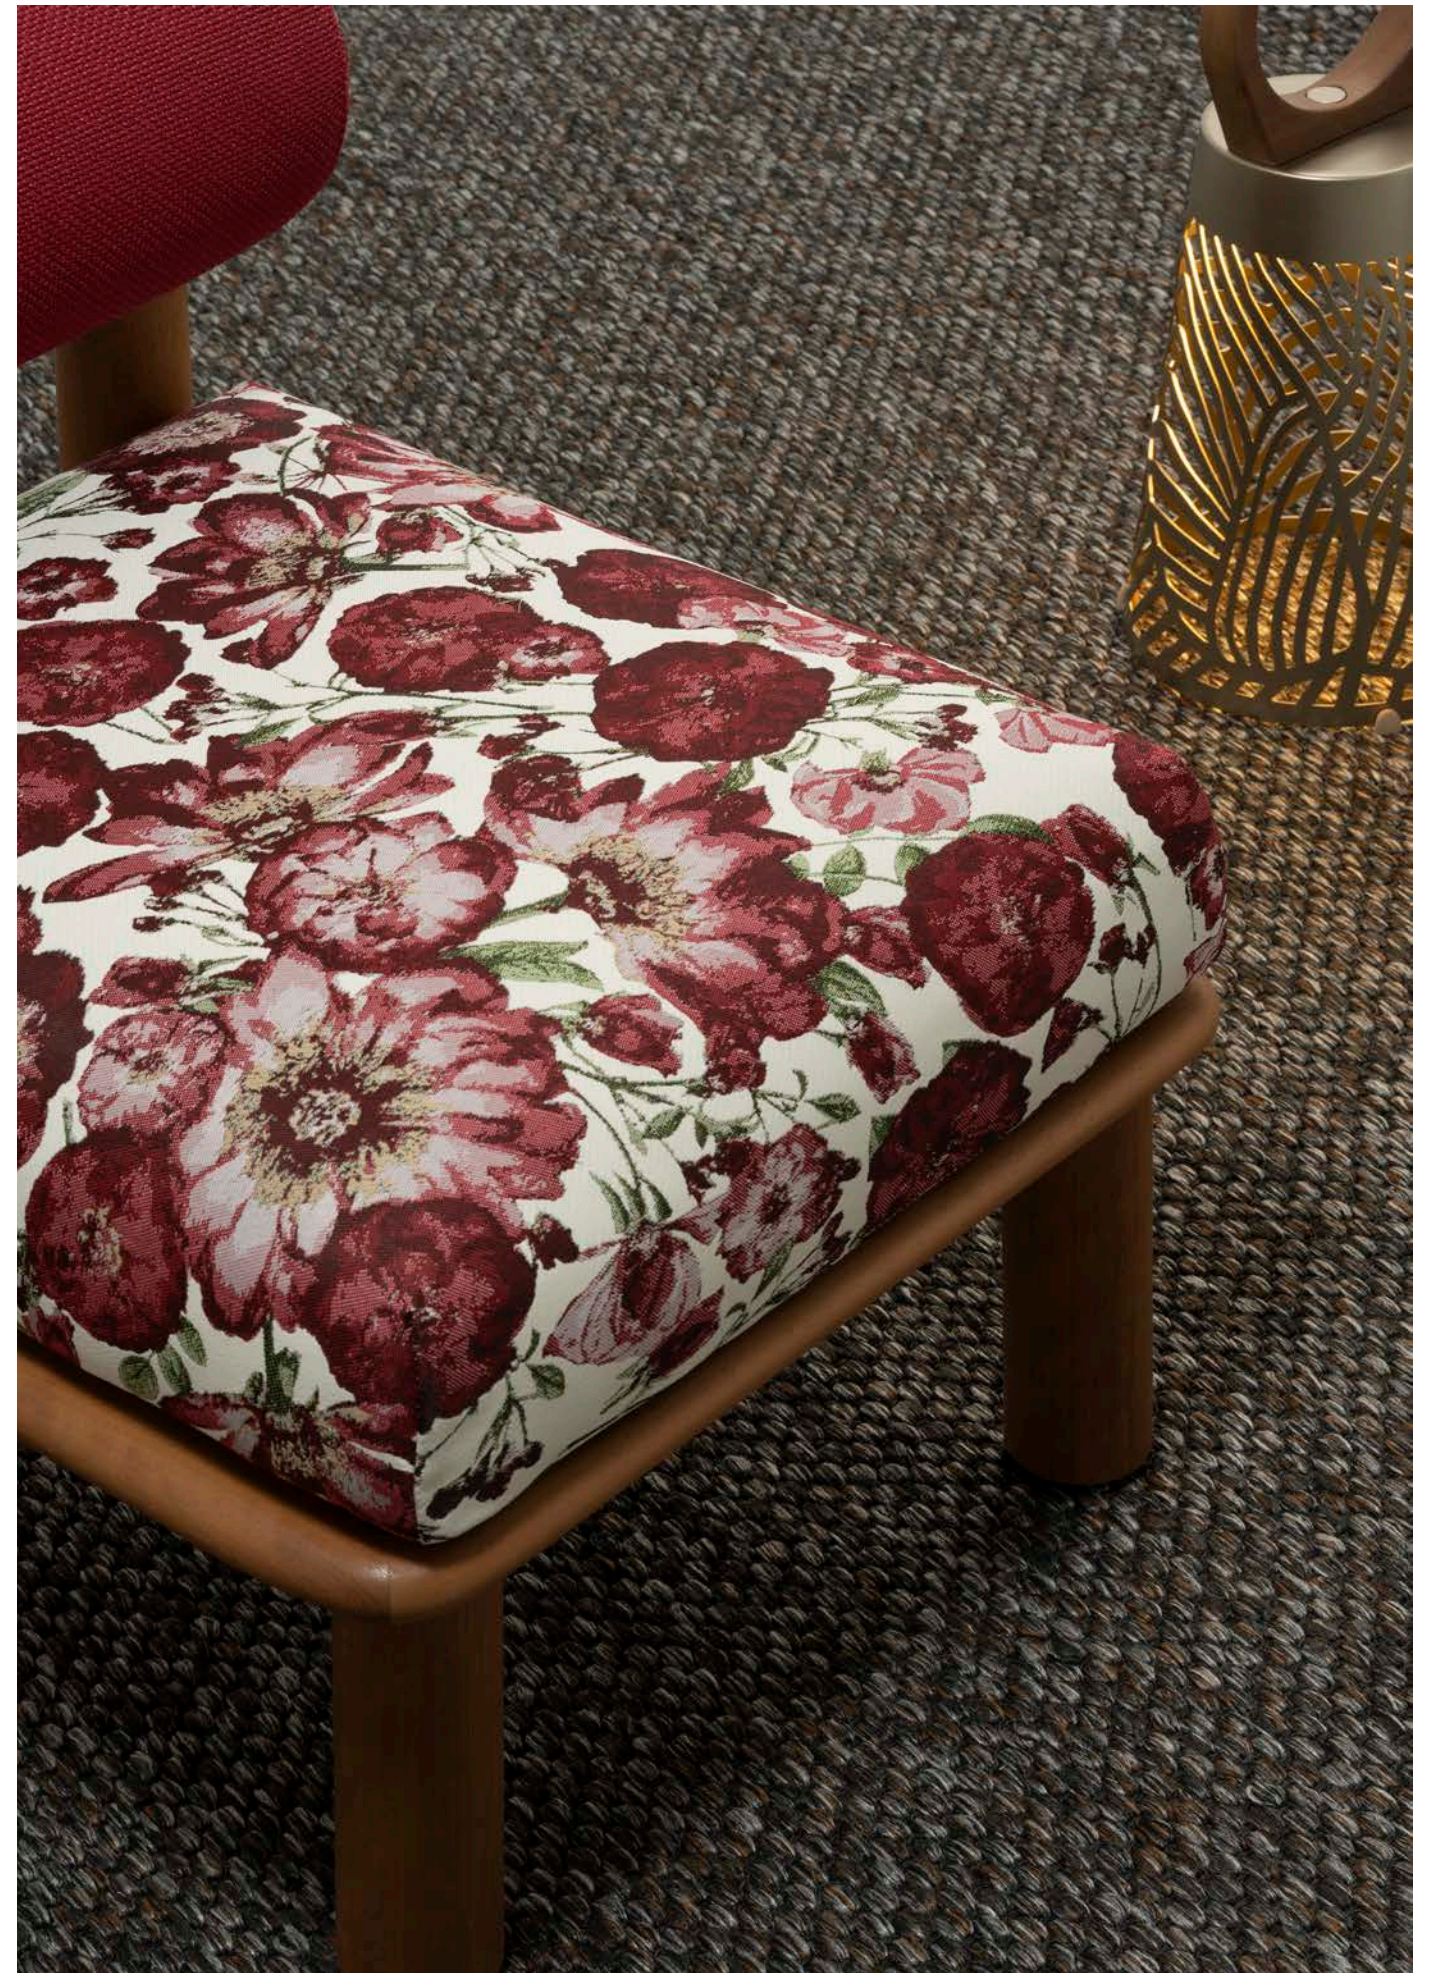

**Seatings:**  
MAITHA lounge chair. *Fabrics:* Seat  
Fairouz, Roll Solid Red, Roll Caps  
Fairouz.

**Lighting:**  
NOORA lantern size 01, *Finishing:*  
Metallic Champagne.

**Rug:**  
ASH 200x300 cm, *Dark Grey.*