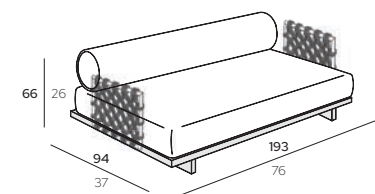

EMIR Sofa 193

193 x 94 x H 66 cm
76" x 37" x H 26"

Structure

K1 Iroko Natural

Backrest

S0101 Backrest Dark Grey

EMRSF193-K1S0101
CU-EMRMC185

S0202 Backrest Beige

EMRSF193-K1S0202
CU-EMRMC185