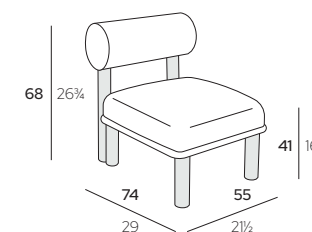

## Lounge Chair

PRODUCT	DESCRIPTION	FINISHINGS	CODES
---------	-------------	------------	-------

cm | inch

MAITHA Lounge Chair

**55 x 74 x H 68 cm**  
21½" x 29" x H 26¾"

K1 Iroko Natural

MTHLG-ARMOK1  
CU-MTHLG-ARMO