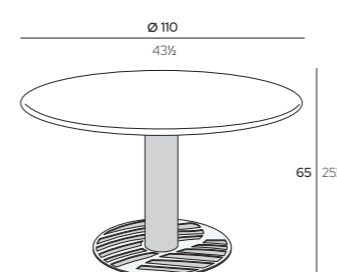

GHAF Lounge Table Ø110 cm
with lasered base
Ø110 x H 65 cm
Ø43½" x H 25½"

Structure

● K1 Iroko Natural
● X04 Metallic Bronze

Top

● P01	Gold	GHFD110-K1X04P01
● P02	Dark Grey	GHFD110-K1X04P02
● P03	Off-White	GHFD110-K1X04P03
● P04	Corten	GHFD110-K1X04P04
● P05	Light Blue	GHFD110-K1X04P05
● P06	Green	GHFD110-K1X04P06
● P07	Pink	GHFD080-K1X03P07