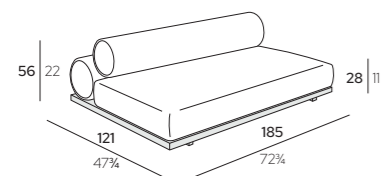

MAJLIS Module Central 185

185 x 121 x H 56 cm
72 3/4" x 47 3/4" x H 22"

K1 Iroko Natural

MJLMC185TO-B1K1
CU-MJLMC185-B