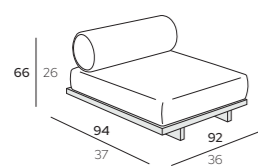

 K1 Iroko Natural

MJLMR316T2-B2K1
CU-MJLMR216-B

EMIR

Seatings

PRODUCT	DESCRIPTION	FINISHINGS	CODES
---------	-------------	------------	-------

cm | inch

EMIR Module Central 092
92 x 94 x H 66 cm
 36" x 37" x H 26"