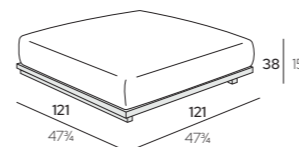

PRODUCT	DESCRIPTION	FINISHINGS	CODES

cm | inch

MAJLIS Pouf 121
with Cushion
121 x 121 x H 38 cm
47 3/4" x 47 3/4" x H 15"

K1 Iroko Natural

MJLPF121C1-B2K1
CU-MJLPF121C1-B