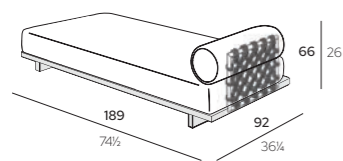

PRODUCT	DESCRIPTION	FINISHINGS	CODES

cm | inch

EMIR Sunbed 189

189 x 94 x H 66 cm
74½" x 37" x H 26"

Structure

K1 Iroko Natural

Backrest

S0101 Backrest Dark Grey

EMRSB189-K1S0101
CU-EMRSB189

S0202 Backrest Beige

EMRSB189-K1S0202
CU-EMRSB189