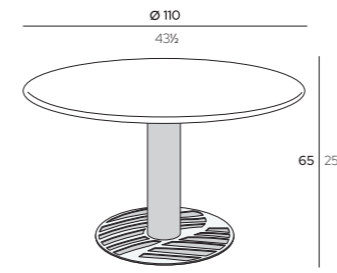

PRODUCT	DESCRIPTION	FINISHINGS	CODES

cm | inch

GHAF Lounge Table Ø110 cm
with lasered base
Ø110 x H 65 cm
Ø43½" x H 25½"

Structure

● K1 Iroko Natural
● X03 Metallic Champagne

Top

● P01	Gold	GHFD110-K1X03P01
● P02	Dark Grey	GHFD110-K1X03P02
● P03	Off-White	GHFD110-K1X03P03
● P04	Corten	GHFD110-K1X03P04
● P05	Light Blue	GHFD110-K1X03P05
● P06	Green	GHFD110-K1X03P06
● P07	Pink	GHFD080-K1X03P07