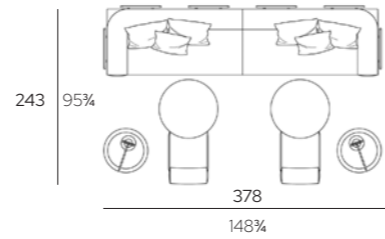

THE WANDERING MAJLIS COLLECTION

Composition O1

cm | inch