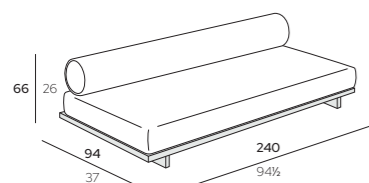

EMIR Module Central 240
240 x 94 x H 66 cm
94½" x 37" x H 26"

Structure			
	K1	Iroko Natural	
Backrest			
	S0101	Matte Black | Dark Grey	EMRMC240-K1S0101 CU-EMRMC240
	S0202	Matte Beige | Beige	EMRMC240-K1S0202 CU-EMRMC240