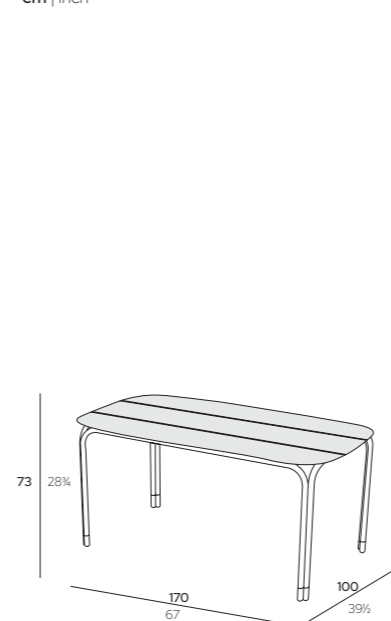

PRODUCT	DESCRIPTION	FINISHINGS	CODES

cm | inch

ALI Dining Table | 170x100cm
170 x 100 x H 74 cm
67" x 39 1/2" x H 29"

Feet			
	X04	Metallic Bronze	
Structure			
	X01	Matte Black	ALI170100-X0104-L
	X02	Matte Beige	ALI170100-X0204-L
	X05	Matte Green	ALI170100-X0504-L
	X06	Matte Blue	ALI170100-X0604-L
	X07	Matte Red	ALI170100-X0704-L
	X08	Matte Cream	ALI170100-X0804-L
Top			
	L01	White Saturn	
	L02	Green Earth	
	L03	Pink Venus	
	L04	Red Mars	
	L05	Blue Neptune	
	L06	Grey Mercury	
	L07	Ochre Jupiter