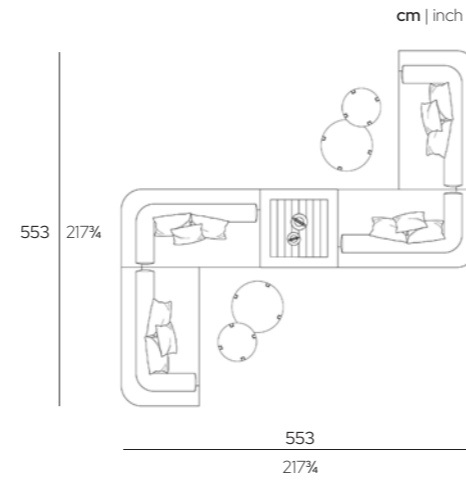

Composition O7

PRODUCT	QT	DESCRIPTION	CODE	FINISHINGS
MAJLIS	4	MAJLIS High Base Module Left 216	MJLML216T0-B2K1	
			CU-MJLML216-B-W	Palm Gold, Solid Grey
	1	POUF 121 without Cushion	MJLPF121CO-B2K1	
AMAR	1	AMAR Low Table	AMRD60-KIP01	Gold
	1	AMAR Low Table	AMRD60-KIP02	Dark Grey
SHAMS	1	SHAMS Low Table	SHMD80-KIP01	Gold
	1	SHAMS Low Table	SHMD80-KIP02	Dark Grey
NOORA	1	NOORA Portable Lantern Size 01	NORLT01-K1A3	Metallic Champagne
	1	NOORA Portable Lantern Size 02	NORLT02-K1A3	Metallic Champagne
Accessories				
DECO	4	DECO Cushion 50x50 cm	DECO5050-W	Stripes Gold, Solid Grey
	8	DECO Cushion 60x60 cm	DECO6060-W	Check Gold

Composition O8