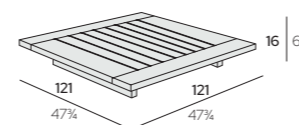

MAJLIS Pouf 121
without Cushion
121 x 121 x H 16 cm
47 3/4" x 47 3/4" x H 6"

K1 Iroko Natural

MJLPF121CO-B2K1