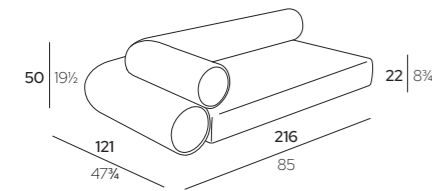

MAJLIS Module Left 216

216 x 121 x H 50 cm
85" x 47 3/4" x H 19 1/2"

CU-MJLML216-B0