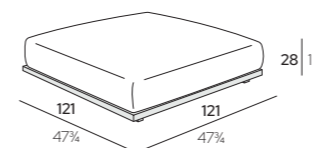

PRODUCT	DESCRIPTION	FINISHINGS	CODES

cm | inch

MAJLIS Pouf 121
with Cushion
121 x 121 x H 28 cm
47 3/4" x 47 3/4" x H 11"

K1 Iroko Natural

MJLPF121C1-B1K1
CU-MJLPF121C1-B