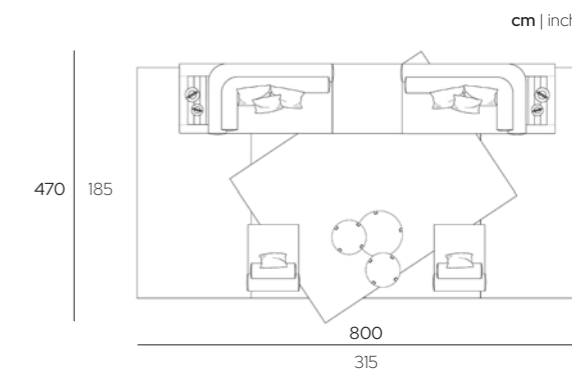

PRODUCT	QT	DESCRIPTION	CODE	FINISHINGS
MAJLIS	1	MAJLIS High Base Module Left 266 Side Table Left	MJLML266TL-B2K1	
			CU-MJLML216-B-W	Check Blue, Solid Blue, Stripes Blue
	1	MAJLIS High Base Module Right 266 Side Table Right	MJLMR266TR-B2K1	
			CU-MJLMR216-B-W	Check Blue, Solid Blue, Stripes Blue
	1	POUF 121 with Cushion	MJLPF121C1-B2K1	
			CU-MJLPF121C1-B-W	Solid Blue
	2	MAJLIS High Base Module Central 092	MJLMC092TO-B2K1	
			CU-MJLMC092-B-W	Palm Blue, Solid Blue, Stripes Blue
NOORA	2	NOORA Portable Lantern Size 01	NORLT01-K1X3	Metallic Champagne
	2	NOORA Portable Lantern Size 02	NORLT02-K1X3	Metallic Champagne
AMAR	1	AMAR Low Table	AMRD60-K1P01	Gold
SHAMS	1	AMAR Low Table	AMRD60-K1P05	Light Blue
	1	SHAMS Low Table	SHMD80-K1P03	Off-White
ASH	4	ASH Rug 200x400 cm	ASH-LB	Light Beige
WAVES	1	WAVES Rug 300x400 cm	WAV-BL	Blue
Accessories				
DECO	4	DECO Cushion 50x50 cm	DECO5050-W	Stripes Blue
	4	DECO Cushion 60x60 cm	DECO6060-W	Palm Blue, Solid Blue