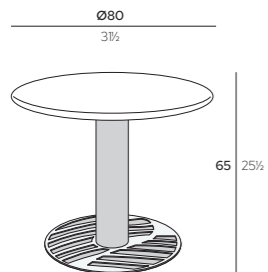

cm | inch

GHAF Lounge Table Ø80 cm
with lasered base
Ø80 x H 65 cm
Ø31½" x H 25½"

Structure

● K1 Iroko Natural
● X03 Metallic Champagne

Top

● P01	Gold	GHFD080-K1X03P01
● P02	Dark Grey	GHFD080-K1X03P02
● P03	Off-White	GHFD080-K1X03P03
● P04	Corten	GHFD080-K1X03P04
● P05	Light Blue	GHFD080-K1X03P05
● P06	Green	GHFD080-K1X03P06
● P07	Pink	GHFD080-K1X03P07