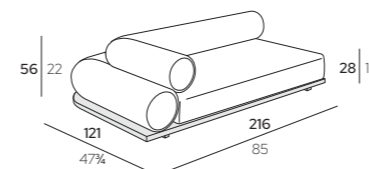

PRODUCT	DESCRIPTION	FINISHINGS	CODES

cm | inch

MAJLIS Module Left 216

216 x 121 x H 56 cm
85" x 47 3/4" x H 22"

K1 Iroko Natural

MJLML216TO-B1K1
CU-MJLML216-B