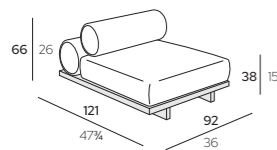

MAJLIS ON STRUCTURE High Base

Seatings

PRODUCT	DESCRIPTION	FINISHINGS	CODES

cm | inch

MAJLIS Module Central 092

92 x 121 x H 66 cm
36" x 47 3/4" x H 26"

K1 Iroko Natural

MJLMC092TO-B2K1
CU-MJLMC092-B