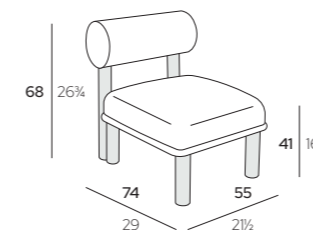

cm | inch

MAITHA Lounge Chair

55 x 74 x H 68 cm
21½" x 29" x H 26¾"

 K1 Iroko Natural

MTHLG-ARMOK1
CU-MTHLG-ARMO

MAITHA Lounge Chair
with Armrests

55 x 74 x H 68 cm
21½" x 29" x H 26¾"

 K1 Iroko Natural