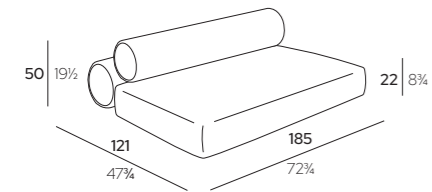

CODES

CU-MJLMC092-B0

PRODUCT

cm | inch

MAJLIS Pouf 121

121 x 121 x H 22 cm
47 3/4" x 47 3/4" x H 8 3/4"

CODES

CU-MJLPF121-B0