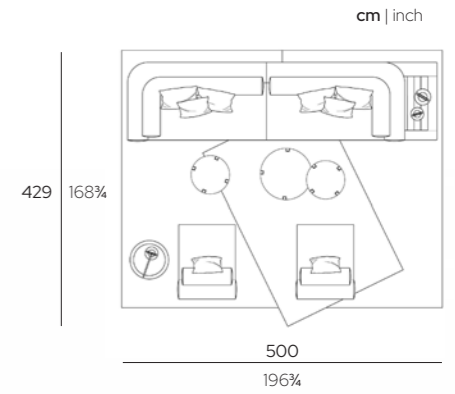

PRODUCT	QT	DESCRIPTION	CODE	FINISHINGS
MAJLIS	1	MAJLIS Low Base Module Left 216	MJLML216T0-B1K1	
			CU-MJLML216-B-W	Check Green, Solid Green, Stripes Green
	1	MAJLIS Low Base Module Right 266 Side Table Right	MJLMR266TR-B1K1	
			CU-MJLMR216-B-W	Check Green, Solid Green, Stripes Green
	2	MAJLIS Low Base Module Central 092	MJLMC092T0-B1K1	
			CU-MJLMC092-B-W	Palm Green, Solid Green, Stripes Green
AMAR	1	AMAR Low Table	AMRD60-K1P03	Off-White
	1	AMAR Low Table	AMRD60-K1P01	Gold
SHAMS	1	SHAMS Low Table	SHMD80-K1P06	Green
NOORA	2	NOORA Portable Lantern Size 01	NORLT01-K1A3	Metallic Champagne
	1	NOORA Portable Lantern Size 02	NORLT02-K1A3	Metallic Champagne
	1	NOORA Floor Suspension Kit	NORKITA-X1	
SILKROAD	1	SILKROAD Rug 200x300 cm	SLK-BKM0	Black
ASH	2	ASH Rug 250x400 cm	ASH-LB	Light Beige
Accessories				
DECO	4	DECO Cushion 50x50 cm	DECO5050-W	Stripes Green, Check Green, Solid Green
	4	DECO Cushion 60x60 cm	DECO6060-W	Palm Green