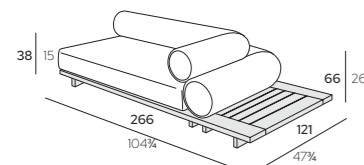

PRODUCT	DESCRIPTION	FINISHINGS	CODES
---------	-------------	------------	-------

cm | inch

MAJLIS Pouf 121
with Cushion
121 x 121 x H 38 cm
47 3/4" x 47 3/4" x H 15"

 K1 Iroko Natural

MJLPF121C1-B2K1
CU-MJLPF121C1-B