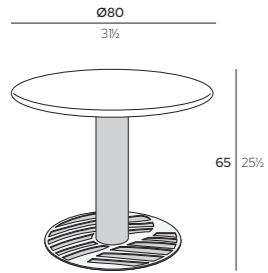

cm | inch

GHAF Lounge Table Ø80 cm
with lasered base
Ø80 x H 65 cm
Ø31½" x H 25½"

Structure

● K1 Iroko Natural
● X03 Metallic Champagne

Top

● P01	Gold	GHFD080-K1X03P01
● P02	Dark Grey	GHFD080-K1X03P02
● P03	Off-White	GHFD080-K1X03P03
● P04	Corten	GHFD080-K1X03P04
● P05	Light Blue	GHFD080-K1X03P05
● P06	Green	GHFD080-K1X03P06
● P07	Pink	GHFD080-K1X03P07