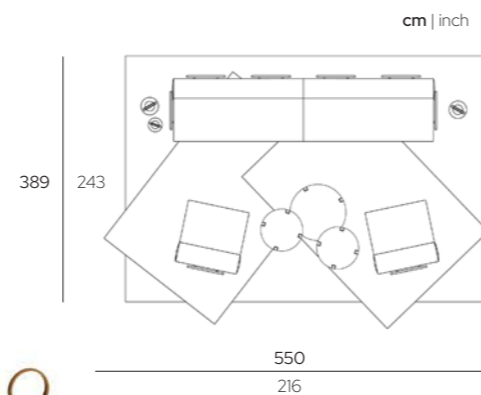

Composition O5

PRODUCT	QT	DESCRIPTION	CODE	FINISHINGS
EMIR	2	EMIR Custom 189	EMIR CUSTOM	Backrest Matte Black, Rope Dark Grey
			CU-EMRMC185-W	Check Grey, Solid Grey, Stripes Grey
	2	EMIR Module Central 092	EMRMC092-K1S0101	Backrest Matte Black, Rope Dark Grey
			CU-EMRMC092-W	Palm Grey, Solid Grey, Stripes Grey
AMAR	1	AMAR Low Table	AMRD60-K1P03	Off-White
	1	AMAR Low Table	AMRD60-K1P04	Corten
SHAMS	1	SHAMS Low Table	SHMD80-K1P02	Dark Grey
NOORA	1	NOORA Portable Lantern Size 01	NORLT01-K1A3	Metallic Champagne
	2	NOORA Portable Lantern Size 02	NORLT02-K1A3	Metallic Champagne
SILKROAD	1	SILKROAD Rug 200x300 cm	SLK-BKMO	Black
	1	SILKROAD Rug 200x300 cm	SLK-RDMO	Red
ASH	2	ASH Rug 250x350 cm	ASH-DG	Dark Grey
Accessories				
DECO	4	DECO Cushion 50x50 cm	DECO5050-W	Stripes Grey
	4	DECO Cushion 60x60 cm	DECO6060-W	Palm Grey

Composition O6