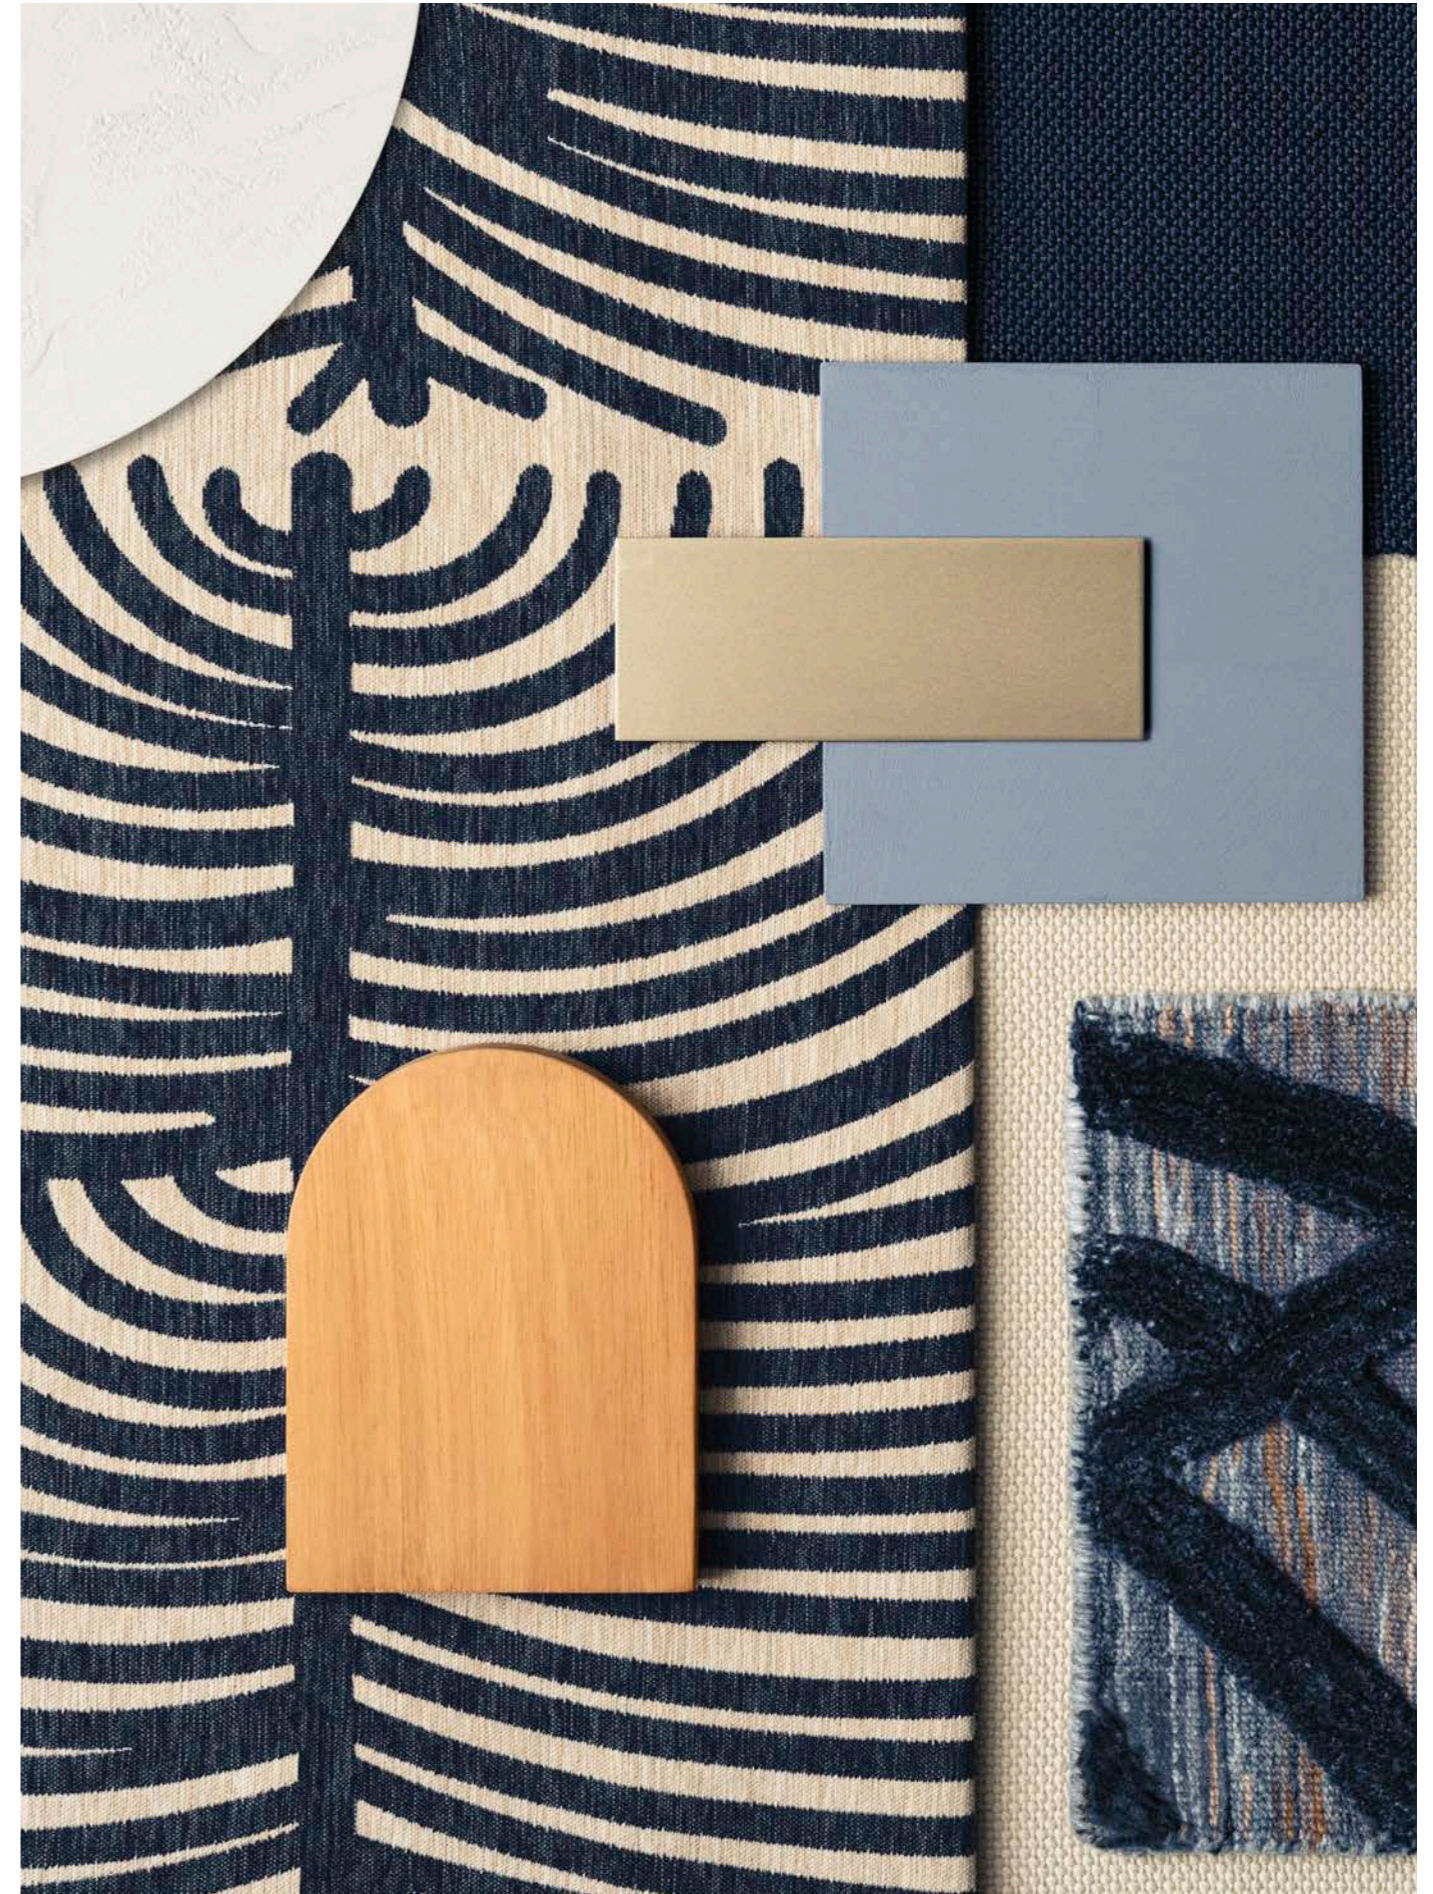

Seatings:

SUNKEN SEATINGS. *Fabrics: Seats and Backs Palm Blue. Deco 60 Solid Beige, Deco 50 Check Blue, Stripes Blue, Deco Rolls Solid Beige, Deco Rolls Caps Stripes Blue.*

Low Tables:

SHAMS Ø80 cm, *Off-White.*
SHAMS Ø80 cm, *Gold.*
AMAR Ø60 cm, *Light Blue.*

Lightings:

NOORA lanterns size 01 and 02.
Finishing: Metallic Champagne.