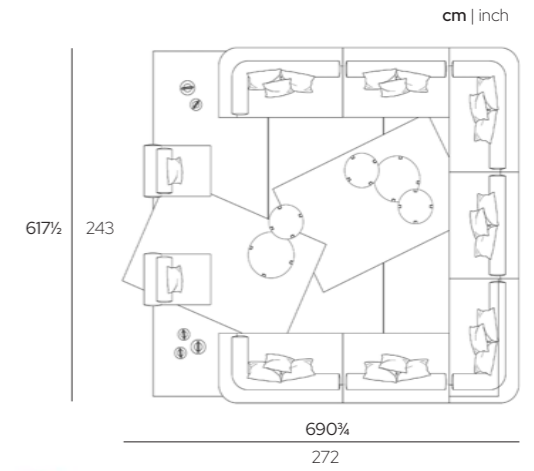

PRODUCT	QT	DESCRIPTION	CODE	FINISHINGS
MAJLIS	2	MAJLIS On Floor Module Left 216	CU-MJLML216-B0-W	Check Red, Solid Red, Stripes Red
	2	MAJLIS On Floor Module Right 216	CU-MJLMR216-B0-W	Check Red, Solid Red, Stripes Red
	3	MAJLIS On Floor Module Central 185	CU-MJLMC185-B0-W	Check Red, Solid Red, Stripes Red
	2	MAJLIS On Floor Module Central 092	CU-MJLMC092-B0-W	Palm Red, Solid Red, Stripes Red
AMAR	2	AMAR Low Table	AMRD60-KIP03	Off-White
	1	AMAR Low Table	AMRD60-KIP04	Corten
SHAMS	1	SHAMS Low Table	SHMD80-KIP04	Corten
	1	SHAMS Low Table	SHMD80-KIP01	Gold
NOORA	3	NOORA Portable Lantern Size 01	NORLT01-K1A3	Metallic Champagne
	2	NOORA Portable Lantern Size 02	NORLT02-K1A3	Metallic Champagne
SILKROAD	1	SILKROAD Rug 200x300 cm	SLK-RDM0	Red
	1	SILKROAD Rug 200x300 cm	SLK-BKMO	Black
ASH	6	ASH Rug 200x300 cm	ASH-LBMO	Light Beige
Accessories				
DECO	9	DECO Cushion 50x50 cm	DECO5050-W	Check Red, Solid Red, Stripes Red
	14	DECO Cushion 60x60 cm	DECO6060-W	Palm Red, Solid Red