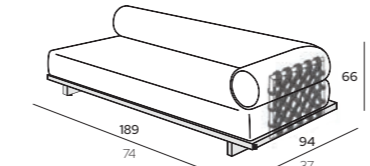

PRODUCT	DESCRIPTION	FINISHINGS	CODES

cm | inch

EMIR Module Right 189
189 x 94 x H 66 cm
74" x 37" x H 26"

Structure			
	K1	Iroko Natural	
Backrest			
	S0101	Matte Black | Dark Grey	EMRMR189-K1S0101 CU-EMRMR185
	S0202	Matte Beige | Beige	EMRMR189-K1S0202 CU-EMRMR185