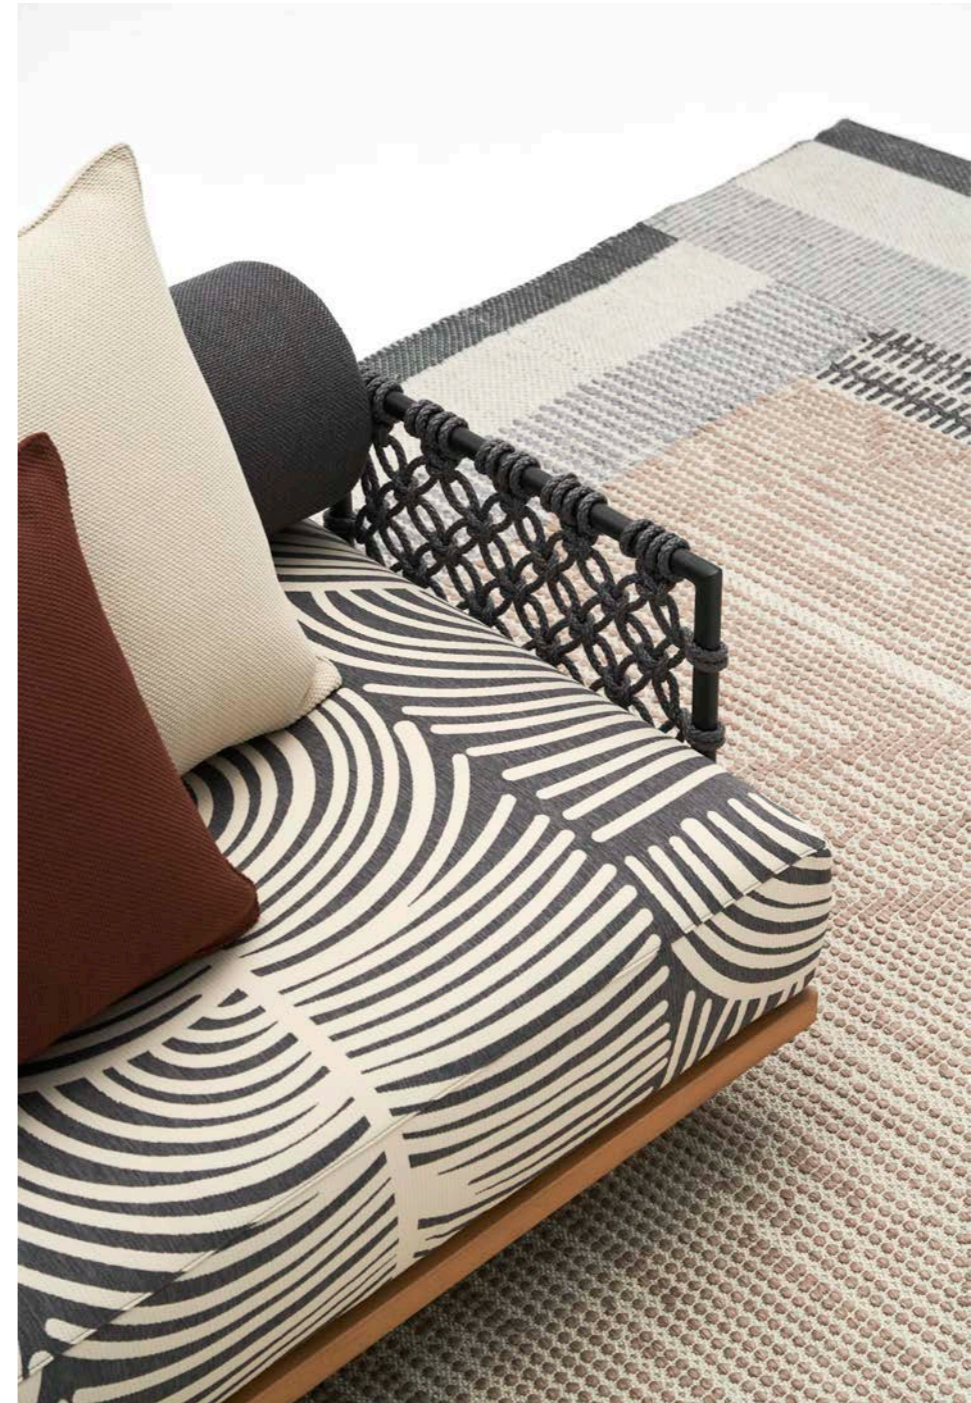

Seating:
EMIR sofa 193. Backrest: Matte Black Stainless Steel Frame, Dark Grey Rope. Fabrics: Seat Palm Grey, Roll Solid Grey, Roll Caps Solid Grey. Deco 60 Solid Papyrus, Deco 50 Solid Sienna

Rug:
SILKROAD Black.