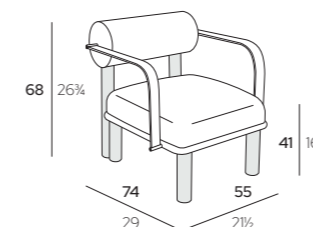

cm | inch

MAITHA Lounge Chair

55 x 74 x H 68 cm
21½" x 29" x H 26¾"

 K1 Iroko Natural

MTHLG-ARMOK1
CU-MTHLG-ARMO

MAITHA Lounge Chair
with Armrests

55 x 74 x H 68 cm
21½" x 29" x H 26¾"

 K1 Iroko Natural