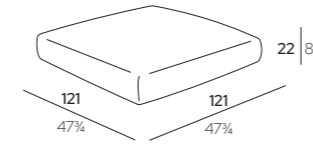

PRODUCT

cm | inch

MAJLIS Pouf 121

121 x 121 x H 22 cm
47 3/4" x 47 3/4" x H 8 3/4"

CODES

CU-MJLPF121-B0