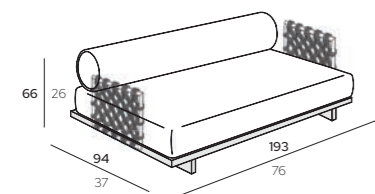

EMIR Sofa 193

193 x 94 x H 66 cm
76" x 37" x H 26"

Structure

K1 Iroko Natural

Backrest

S0101 Backrest Dark Grey

EMRSF193-K1S0101
CU-EMRMC185

S0202 Backrest Beige

EMRSF193-K1S0202
CU-EMRMC185