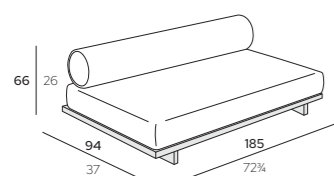

EMIR Module Central 185
185 x 94 x H 66 cm
72¾" x 37" x H 26"

Structure			
	K1	Iroko Natural	
Backrest			
	S0101	Matte Black | Dark Grey	EMRMC185-K1S0101 CU-EMRMC185
	S0202	Matte Beige | Beige	EMRMC185-K1S0202 CU-EMRMC185