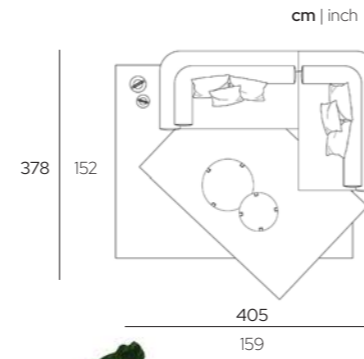

Composition O3

PRODUCT	QT	DESCRIPTION	CODE	FINISHINGS
MAJLIS	2	MAJLIS High Base Module Left 216	MJLML216T0-B2K1	
			CU-MJLML216-B-W	Palm White, Solid White, Stripes White
AMAR	1	AMAR Low Table	AMRD60-K1P03	Off-White
SHAMS	1	SHAMS Low Table	SHMD80-K1P04	Corten
NOORA	1	NOORA Portable Lantern Size 01	NORLT01-K1A3	Metallic Champagne
	1	NOORA Portable Lantern Size 02	NORLT02-K1A3	Metallic Champagne
DUNES	1	DUNES Rug 200x300 cm	DUN-RDM0	Red
ASH	1	ASH Rug 300x400 cm	ASH-LB	Light Beige
Accessories				
DECO	2	DECO Cushion 50x50 cm	DECO5050-W	Solid Red
	4	DECO Cushion 60x60 cm	DECO6060-W	Check White

Composition O4