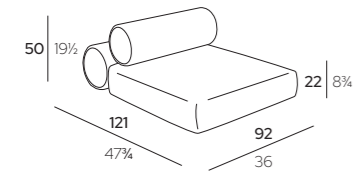

TECHNICAL DETAILS

Dettagli tecnici

MAJLIS ON FLOOR

Seatings

PRODUCT

cm | inch

MAJLIS Module Central 092

92 x 121 x H 50 cm
36" x 47 3/4" x H 19 1/2"