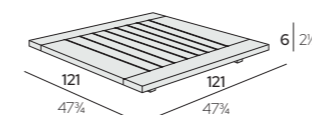

MAJLIS Pouf 121
without Cushion
121 x 121 x H 6 cm
47 3/4" x 47 3/4" x H 2 1/2"

K1 Iroko Natural

MJLPF121C0-B1K1