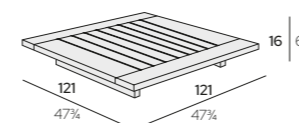

MAJLIS Pouf 121
without Cushion
121 x 121 x H 16 cm
47" x 47" x H 6"

K1 Iroko Natural

MJLPF121C0-B2K1