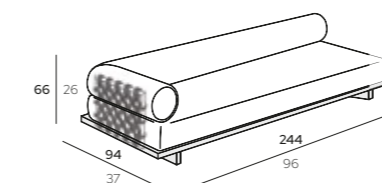

PRODUCT	DESCRIPTION	FINISHINGS	CODE

cm | inch

EMIR Module Left 244
244 x 94 x H 66 cm
96" x 37" x H 26"

Structure

K1 Iroko Natural

Backrest

A1R1 Backrest Dark Grey **EMRML244-K1A1R1**
A2R2 Backrest Beige **EMRML244-K1A2R2**