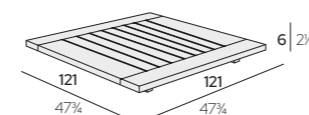

MAJLIS Pouf 121
without Cushion
121 x 121 x H 6 cm
47 3/4" x 47 3/4" x H 2 1/2"

K1 Iroko Natural

MJLPF121CO-B1K1