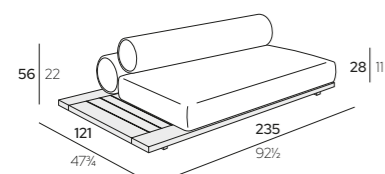

MAJLIS Module Central 235
Side Table Left

235 x 121 x H 56 cm
92 1/2" x 47 3/4" x H 22"

K1 Iroko Natural

MJLMC235TL-B1K1