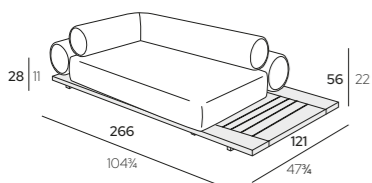

PRODUCT	DESCRIPTION	FINISHINGS	CODE

cm | inch

MAJLIS Module Left 266
Side Table Right
266 x 121 x H 56 cm
104 3/4" x 47 3/4" x H 22"

K1 Iroko Natural

MJLML266TR-B1K1