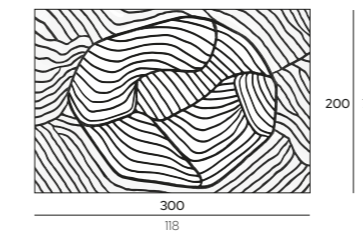

WAVES&DUNES Rug 200x300 cm
Handloom Overtufted 100% Recycled PET
200 x 300 cm
118" x 79"

- BL Blue WAV-BLMO
- RD Red DUN-RDMO