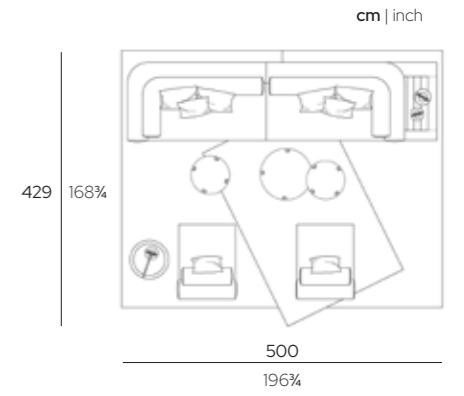

QT	CODE	PRODUCT	FINISHINGS
1	MJLML216T0-B1K1	MAJLIS Low Base Module Left 216	Green Check, Green Stripes and Solid Green
1	MJLMR266TR-B1K1	MAJLIS Low Base Module Right 266 Side Table Right	Green Check, Green Stripes and Solid Green
2	MJLMC092T0-B1K1	MAJLIS Low Base Module Central 092	Green Palm, Green Stripes and Solid Green
1	AMRD60-K1P03	AMAR Low Table	Off-White
1	AMRD60-K1P01	AMAR Low Table	Gold
1	SHMD80-K1P06	SHAMS Low Table	Green
2	NORLT01-K1A3	NOORA Portable Lantern Size 01	Metallic Champagne
1	NORKITA-X1	NOORA Floor Suspension Kit	
1	NORLT02-K1A3	NOORA Portable Lantern Size 02	Metallic Champagne
1	SLK-BKMO	SILKROAD Rug 200x300 cm	Black
2	ASH-LB	ASH Rug 250x400 cm	Light Beige
Accessories			
4	DECO5050	DECO Cushion 50x50 cm	Green Stripes, Green Check and Solid Green
4	DECO6060	DECO Cushion 60x60 cm	Green Palm