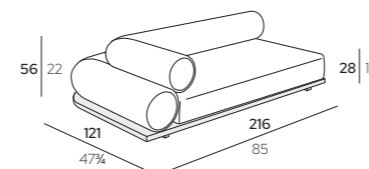

235 x 121 x H 56 cm
92 1/2" x 47 3/4" x H 22"

K1 Iroko Natural

MJLMC235TR-B1K1

PRODUCT DESCRIPTION FINISHINGS CODE

cm | inch

MAJLIS Module Left 216

216 x 121 x H 56 cm
85" x 47 3/4" x H 22"

K1 Iroko Natural