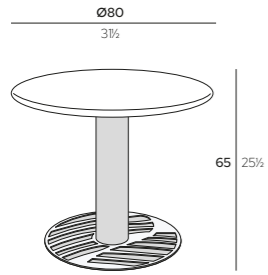

GHAF

Tables

PRODUCT	DESCRIPTION	FINISHINGS	CODE

cm | inch

GHAF Lounge Table Ø80 cm
with lasered base
Ø80 x H 65 cm
Ø31½" x H 25½"

Structure

K1 X03 Iroko Natural
Metallic Champagne

Top

P01 Top Gold GHFD080-X03K1P01
P02 Top Dark Grey GHFD080-X03K1P02
P03 Top Off-White GHFD080-X03K1P03
P04 Top Corten GHFD080-X03K1P04
P05 Top Light Blue GHFD080-X03K1P05
P06 Top Green GHFD080-X03K1P06