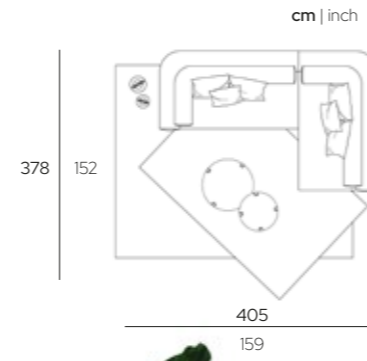

Composition O3

QT	CODE	PRODUCT	FINISHINGS
2	MJLML216T0-B2K1	MAJLIS High Base Module Left 216	White Palm, White Stripes and Solid White
1	AMRD60-K1P03	AMAR Low Table	Off-White
1	SHMD80-K1P04	SHAMS Low Table	Corten
1	NORLT01-K1A3	NOORA Portable Lantern Size 01	Metallic Champagne
1	NORLT02-K1A3	NOORA Portable Lantern Size 02	Metallic Champagne
1	DUN-RDM0	DUNES Rug 200x300 cm	Red
1	ASH-LBM1	ASH Rug 300x400 cm	Light Beige
Accessories			
2	DECO5050	DECO Cushion 50x50 cm	Solid Red
4	DECO6060	DECO Cushion 60x60 cm	White Check

Composition O4