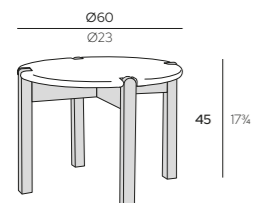

AMAR Low Table Ø60 cm
Ø60 x H 45 cm
Ø23" x H 17¾"