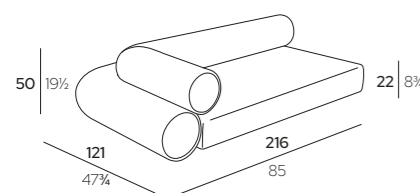

MAJLIS Module Left 216

216 x 121 x H 50 cm
85" x 47 3/4" x H 19 1/2"

MJLML216-B0