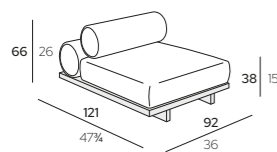

MJLPF121C1-B1K1

MAJLIS Pouf 121
without Cushion
121 x 121 x H 6 cm
47 3/4" x 47 3/4" x H 2 1/2"

 K1 Iroko Natural

MJLPF121CO-B1K1

MAJLIS ON STRUCTURE High Base

Seatings

PRODUCT DESCRIPTION FINISHINGS CODE

cm | inch