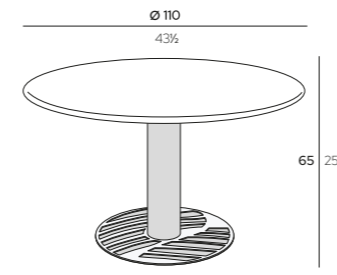

PRODUCT	DESCRIPTION	FINISHINGS	CODE

cm | inch

GHAF Tea Table Ø110 cm
with lasered base
Ø110 x H 65 cm
Ø43½" x H 25½"

Structure

K1 X03 Iroko Natural
Metallic Champagne

Top

P01 Top Gold GHFD110-X03K1P01
P02 Top Dark Grey GHFD110-X03K1P02
P03 Top Off-White GHFD110-X03K1P03
P04 Top Corten GHFD110-X03K1P04
P05 Top Light Blue GHFD110-X03K1P05
P06 Top Green GHFD110-X03K1P06