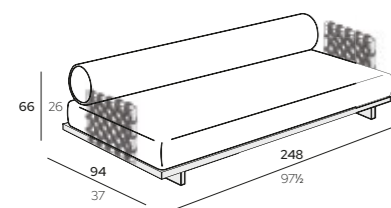

EMIR Sofa 248
248 x 94 x H 66 cm
97 1/4" x 47 1/4" x H 26"

1. Structure
2. K1 Iroko Natural
3. Backrest
4. A1R1 Backrest Dark Grey **EMRSF248-K1A1R1**
   - A2R2 Backrest Beige **EMRSF248-K1A2R2**