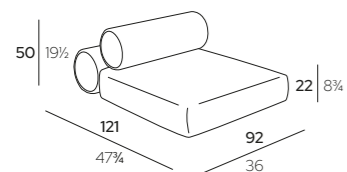

TECHNICAL DETAILS

Dettagli tecnici

MAJLIS ON FLOOR

Seatings

PRODUCT	DESCRIPTION	CODE
---------	-------------	------

cm | inch

MAJLIS Module Central 092

92 x 121 x H 50 cm
36" x 47 3/4" x H 19 1/2"