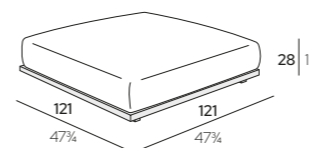

PRODUCT	DESCRIPTION	FINISHINGS	CODE

cm | inch

MAJLIS Pouf 121
with Cushion
121 x 121 x H 28 cm
47 3/4" x 47 3/4" x H 11"

K1 Iroko Natural

MJLPF121C1-B1K1