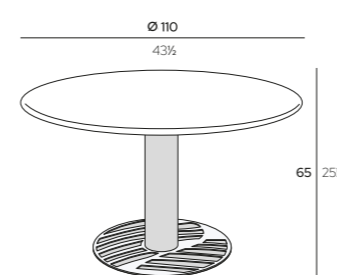

GHAF Tea Table Ø110 cm
with lasered base
Ø110 x H 65 cm
Ø43½" x H 25½"

Structure

K1 X04 Iroko Natural
Metallic Bronze

Top

P01 Top Gold GHFD110-X04K1P01
P02 Top Dark Grey GHFD110-X04K1P02
P03 Top Off-White GHFD110-X04K1P03
P04 Top Corten GHFD110-X04K1P04
P05 Top Light Blue GHFD110-X04K1P05
P06 Top Green GHFD110-X04K1P06