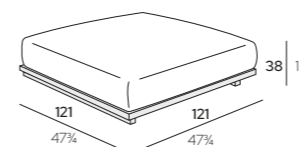

PRODUCT	DESCRIPTION	FINISHINGS	CODE

cm | inch

MAJLIS Pouf 121
with Cushion
121 x 121 x H 38 cm
47" x 47" x H 15"

K1 Iroko Natural

MJLPF121C1-B2K1