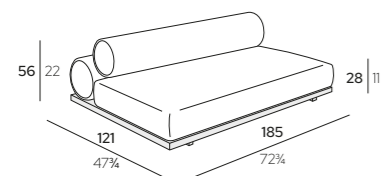

Seatings

PRODUCT DESCRIPTION FINISHINGS CODE

cm | inch

MAJLIS Module Central 092

92 x 121 x H 56 cm
36" x 47 3/4" x H 22"

K1 Iroko Natural

MJLMC092TO-B1K1

MAJLIS Module Central 185