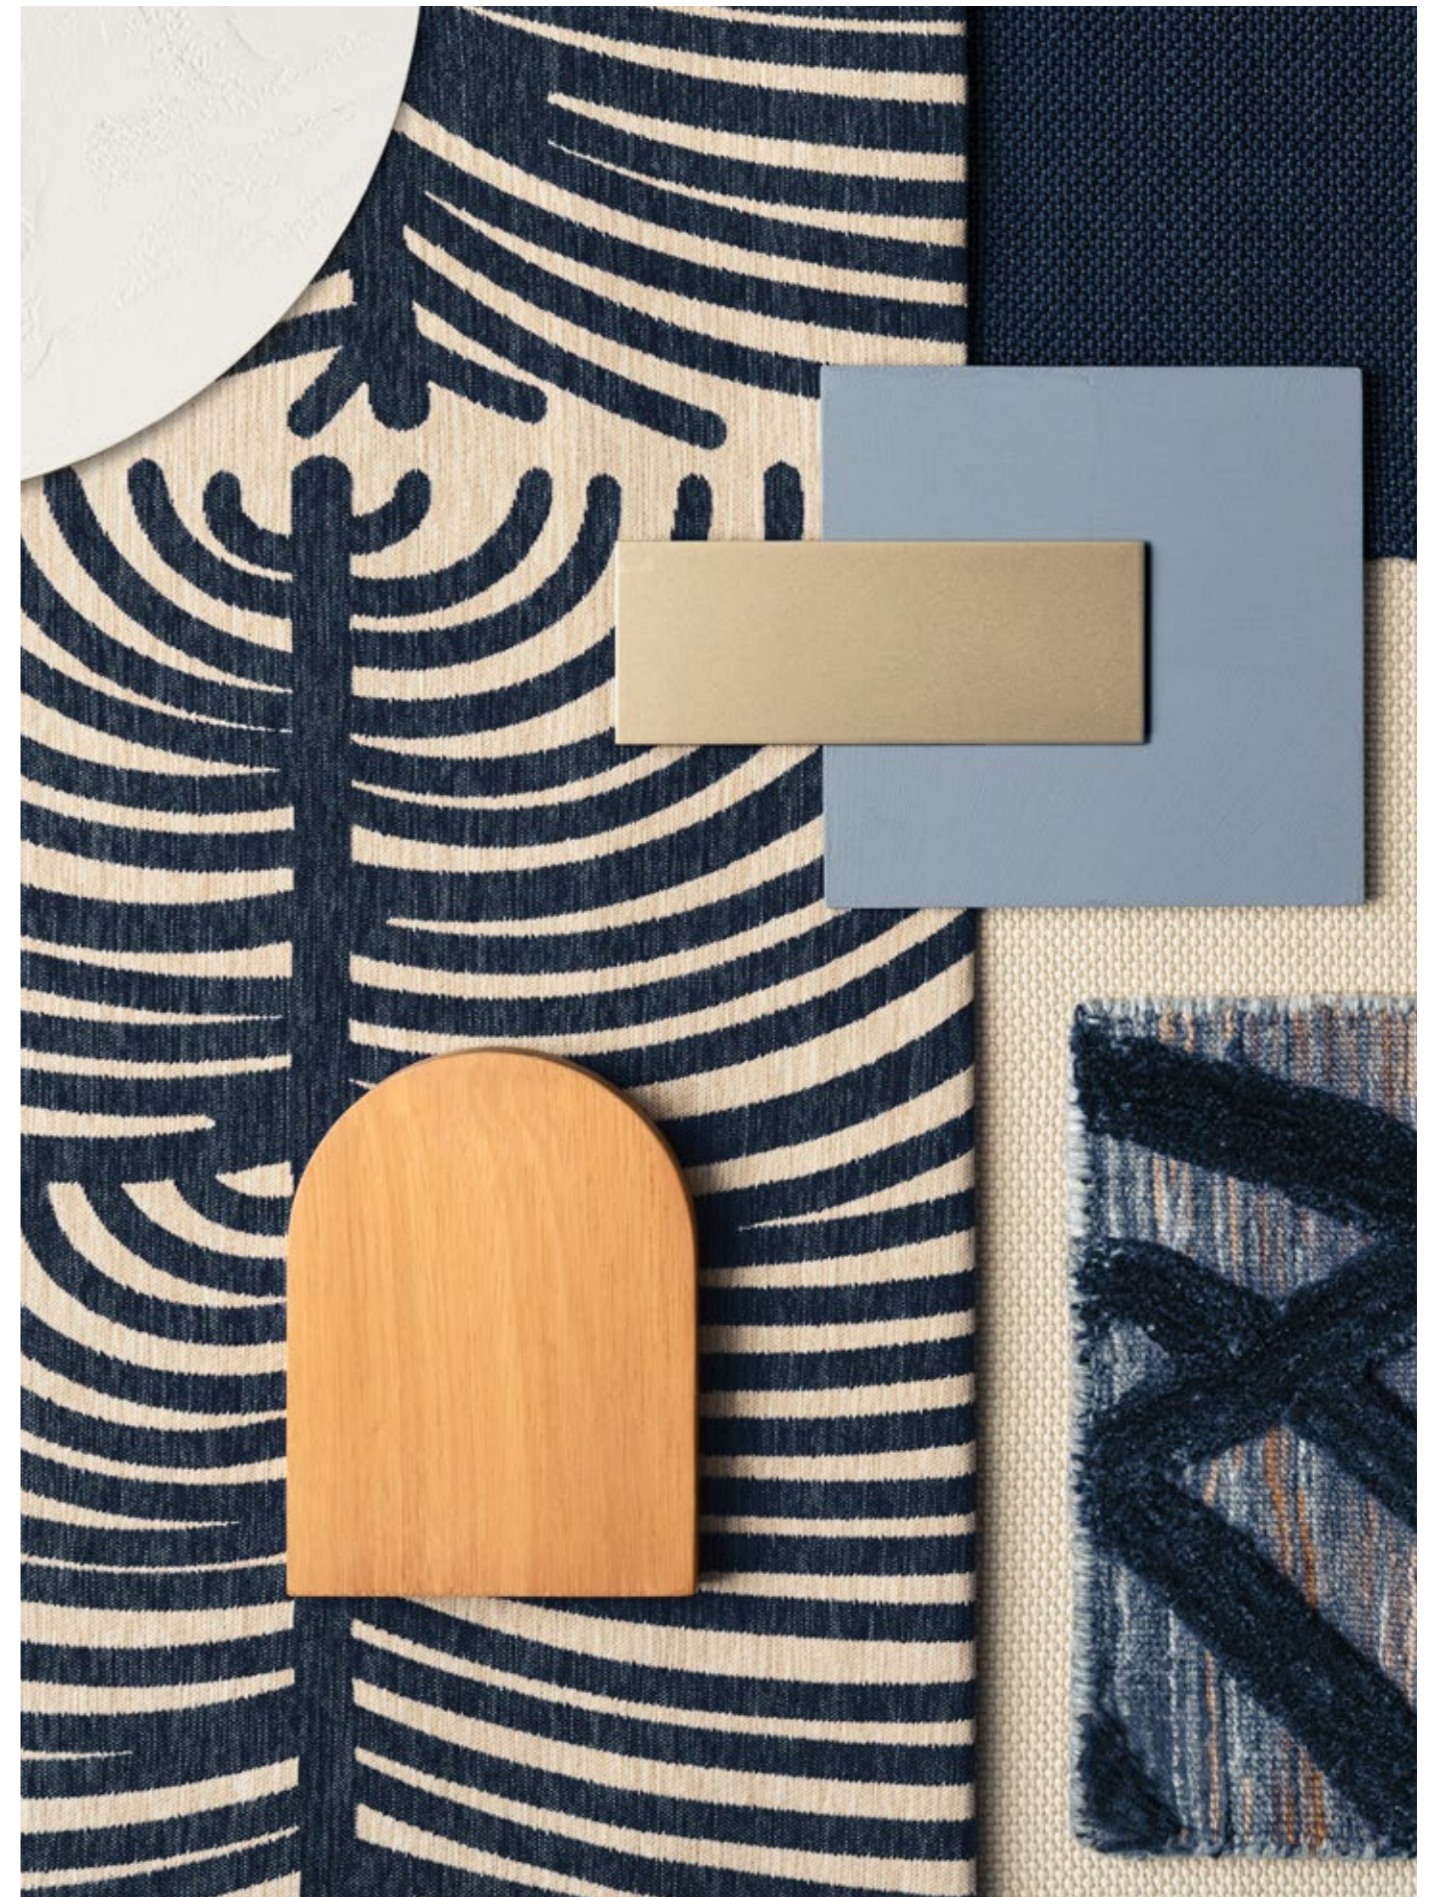

Seatings:

Sunken Seating Fabrics: Blue Palm, Blue Stripes, Solid Beige. Deco cushions: Blue Stripes, Blue Check, Solid Beige.

Low Tables:

AMAR Surface: Light Blue. SHAMS Surface: Off-White. SHAMS Surface: Gold.

Lightings:

NOORA lanterns size 01 and 02. Finishing: Metallic Champagne.