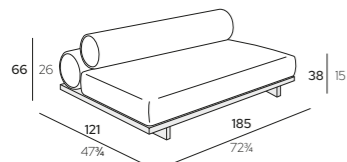

MAJLIS Module Central 185

185 x 121 x H 66 cm
72 3/4" x 47 3/4" x H 26"

K1 Iroko Natural

MJLMC185TO-B2K1