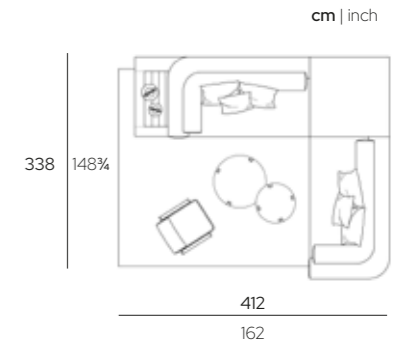

QT	CODE	PRODUCT	FINISHINGS
1	MJLML266TL-B2K1	MAJLIS High Base Module Left 266 Side Table Left	White Check, White Stripes and Solid White
1	MJLMR216TO-B2K1	MAJLIS High Base Module Right 216	White Check, White Stripes and Solid White
1	MJLPF121C1-B2K1	POUF 121 with Cushion	Solid Beige
1	MTHLG-ARMIK1	MAITHA Lounge Chair with Armrests	White Palm, White Stripes and Solid White
1	AMRD60-K1P03	AMAR Low Table	Off-White
1	SHMD80-K1P01	SHAMS Low Table	Gold
1	NORLT01-K1A	NOORA Portable Lantern size 01	Metallic Champagne
1	NORLT02-K1A3	NOORA Portable Lantern size 02	Metallic Champagne
1	ASH-LBM1	ASH Rug 300x400 cm	Light Beige
Accessories			
2	DECO5050	DECO Cushion 50x50 cm	Solid White and Solid Beige
3	DECO6060	DECO Cushion 60x60 cm	White Palm and Solid Beige