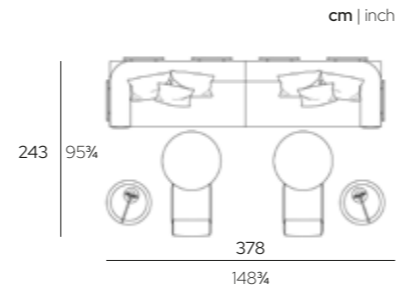

THE WANDERING MAJLIS COLLECTION

Composition O1

QT	CODE	PRODUCT	FINISHINGS
1	EMRML189-K1A2R2	EMIR Module Left 189, Backrest Matte Beige with Rope Beige	Green Palm, Green Stripes, Solid Beige
1	EMRMR189-K1A2R2	EMIR Module Right 189, Backrest Matte Beige with Rope Beige	Green Palm, Green Stripes, Solid Beige
2	GHFD80-K1P06	GHAF Lounge Table	Green
2	MTHLG-ARMOK1	MAITHA Lounge Chair	Green Check, Green Stripes, Solid Beige
2	NORLT01-K1A3	NOORA Portable Lantern Size 01	Metallic Champagne
2	NORKITA-X1	NOORA Floor Suspension Kit	
Accessories			
2	DECO5050	DECO Cushion 50x50 cm	Green Stripes
4	DECO6060	DECO Cushion 60x60 cm	Green Check and Solid Beige

Composition O2