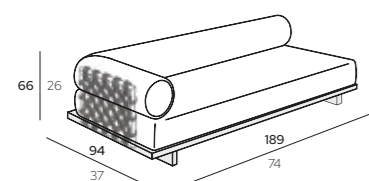

EMIR Module Left 189
189 x 94 x H 66 cm
74" x 37" x H 26"

Structure

K1 Iroko Natural

Backrest

A1R1 Backrest Dark Grey **EMRML189-K1A1R1**
A2R2 Backrest Beige **EMRML189-K1A2R2**