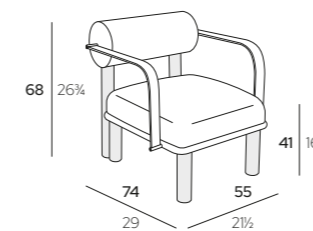

MAITHA

Seatings

PRODUCT	DESCRIPTION	FINISHINGS	CODE
---------	-------------	------------	------

cm | inch

MAITHA Lounge Chair
55 x 74 x H 68 cm
 21 1/2" x 29" x H 26 3/4"

- K1 Iroko Natural **MTHLG-ARMOK1**