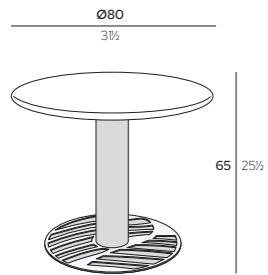

MAITHA Lounge Chair
 with Armrests
55 x 74 x H 68 cm
 21 1/2" x 29" x H 26 3/4"

- K1 Iroko Natural
- A02 Matte Beige **MTHLG-ARMIK1**

GHAF

Tables

PRODUCT	DESCRIPTION	FINISHINGS	CODE
---------	-------------	------------	------

cm | inch

GHAF Lounge Table Ø80 cm
with lasered base
Ø80 x H 65 cm
Ø31½" x H 25½"

Structure

  K1 X03 Iroko Natural
Metallic Champagne

Top

 P01 Top Gold GHFD080-X03K1P01
 P02 Top Dark Grey GHFD080-X03K1P02
 P03 Top Off-White GHFD080-X03K1P03
 P04 Top Corten GHFD080-X03K1P04
 P05 Top Light Blue GHFD080-X03K1P05
 P06 Top Green GHFD080-X03K1P06