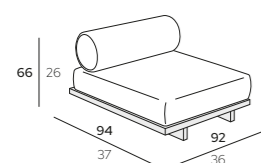

EMIR

Seatings

PRODUCT	DESCRIPTION	FINISHINGS	CODE

cm | inch

EMIR Module Central 092
92 x 94 x H 66 cm
36" x 37" x H 26"

Structure

K1 Iroko Natural

Backrest

A1R1 Backrest Dark Grey **EMRMC092-K1A1R1**
A2R2 Backrest Beige **EMRMC092-K1A2R2**