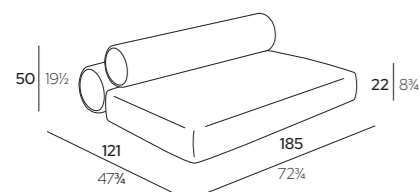

MAJLIS Module Central 185

185 x 121 x H 50 cm
72 3/4" x 47 3/4" x H 19 1/2"

MJLMC185-B0