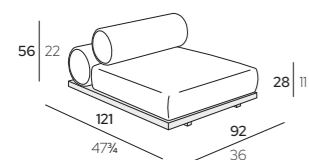

MAJLIS ON STRUCTURE Low Base

Seatings

PRODUCT DESCRIPTION FINISHINGS CODE

cm | inch

MAJLIS Module Central 092

92 x 121 x H 56 cm
36" x 47 3/4" x H 22"

K1 Iroko Natural

MJLMC092TO-B1K1