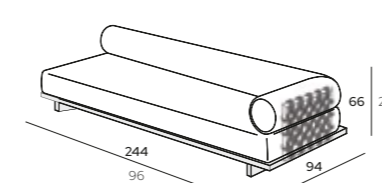

EMIR Module Right 244
244 x 94 x H 66 cm
96" x 37" x H 26"

Structure

K1 Iroko Natural

Backrest

A1R1 Backrest Dark Grey **EMRMR244-K1A1R1**
A2R2 Backrest Beige **EMRMR244-K1A2R2**