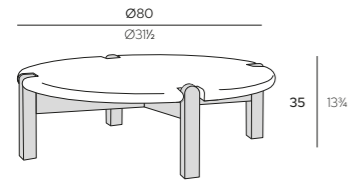

AMAR & SHAMS

Low Tables

PRODUCT	DESCRIPTION	FINISHINGS	CODE

cm | inch

SHAMS Low Table Ø80 cm
Ø80 x H 35 cm
Ø31½" x H 13¾"

Structure

K1 Iroko Natural

Top

- P01 Top Gold SHMD80-K1P01
- P02 Top Dark Grey SHMD80-K1P02
- P03 Top Off-White SHMD80-K1P03
- P04 Top Corten SHMD80-K1P04
- P05 Top Light Blue SHMD80-K1P05
- P06 Top Green SHMD80-K1P06

Structure

K1 Iroko Natural

Top

- P01 Top Gold AMRD60-K1P01
- P02 Top Dark Grey AMRD60-K1P02
- P03 Top Off-White AMRD60-K1P03
- P04 Top Corten AMRD60-K1P04
- P05 Top Light Blue AMRD60-K1P05
- P06 Top Green AMRD60-K1P06