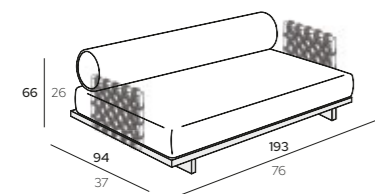

PRODUCT	DESCRIPTION	FINISHINGS	CODE

cm | inch

EMIR Sofa 193
193 x 94 x H 66 cm
76" x 37" x H 26"

1. Structure
2. K1 Iroko Natural
3. Backrest
4. A1R1 Backrest Dark Grey **EMRSF193-K1A1R1**
   - A2R2 Backrest Beige **EMRSF193-K1A2R2**