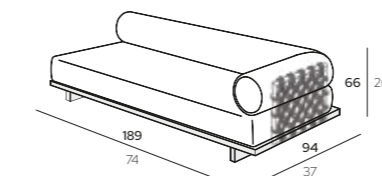

PRODUCT	DESCRIPTION	FINISHINGS	CODE
---------	-------------	------------	------

cm | inch

EMIR Module Left 244
244 x 94 x H 66 cm
 96" x 37" x H 26"

Structure

K1 Iroko Natural

Backrest

A1R1 Backrest Dark Grey **EMRML244-K1A1R1**
 A2R2 Backrest Beige **EMRML244-K1A2R2**