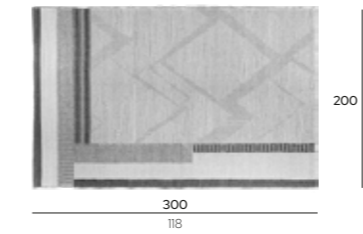

SILKROAD Rug 200x300 cm
Handwoven Jaquard 100% Polypropylene
200 x 300 cm
118" x 79"

- BK Black SLK-BKMO
- GR Green SLK-GRMO
- RD Red SLK-RDMO

WAVES & DUNES

Rugs

PRODUCT	DESCRIPTION	FINISHINGS	CODE