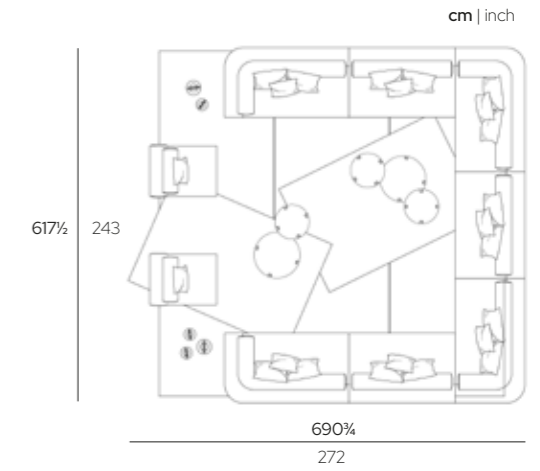

QT	CODE	PRODUCT	FINISHINGS
2	MJLML216-B0	MAJLIS On Floor Module Left 216	Red Check, Red Stripes and Solid Red
2	MJLMR216-B0	MAJLIS On Floor Module Right 216	Red Check, Red Stripes and Solid Red
3	MJLMC185-B0	MAJLIS On Floor Module Central 185	Red Check, Red Stripes and Solid Red
2	MJLMC092-B0	MAJLIS On Floor Module Central 092	Red Palm, Red Stripes and Solid Red
2	AMRD60-K1P03	AMAR Low Table	Off-White
1	AMRD60-K1P04	AMAR Low Table	Corten
1	SHMD80-K1P04	SHAMS Low Table	Corten
1	SHMD80-K1P01	SHAMS Low Table	Gold
3	NORLT01-K1A3	NOORA Portable Lantern Size 01	Metallic Champagne
2	NORLT02-K1A3	NOORA Portable Lantern Size 02	Metallic Champagne
1	SLK-RDM0	SILKROAD Rug 200x300 cm	Red
1	SLK-BKMO	SILKROAD Rug 200x300 cm	Black
6	ASH-LBMO	ASH Rug 200x300 cm	Light Beige
Accessories			
9	DECO5050	DECO Cushion 50x50 cm	Red Check, Red Stripes and Solid Red
14	DECO6060	DECO Cushion 60x60 cm	Red Palm and Solid Red