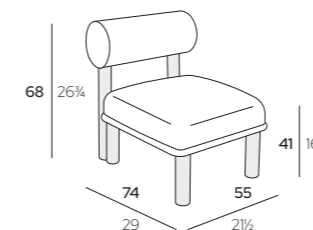

MAITHA

Seatings

PRODUCT	DESCRIPTION	FINISHINGS	CODE
---------	-------------	------------	------

cm | inch

MAITHA Lounge Chair
55 x 74 x H 68 cm
 21 1/2" x 29" x H 26 3/4"

- K1 Iroko Natural **MTHLG-ARMOK1**