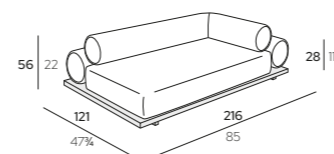

MAJLIS Module Right 216

216 x 121 x H 56 cm
85" x 47 3/4" x H 22"

K1 Iroko Natural

MJLMR216TO-B1K1